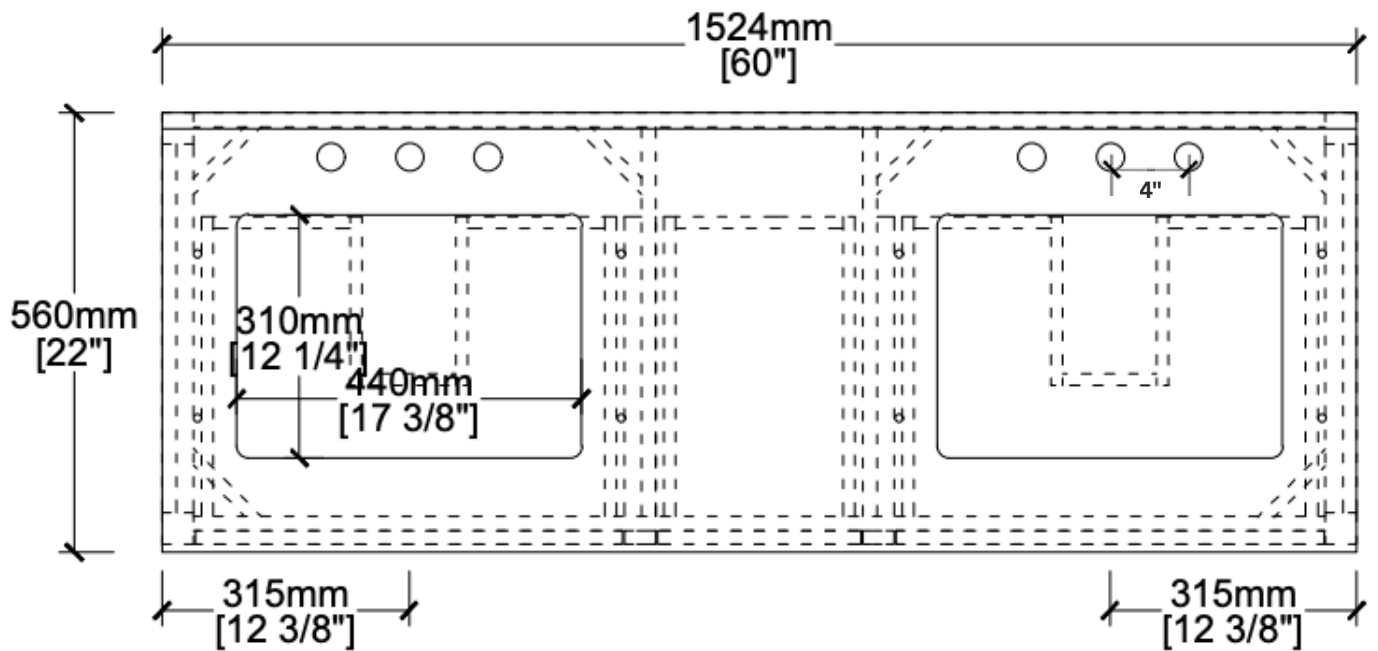

THE SUNDAY

TOP VIEW