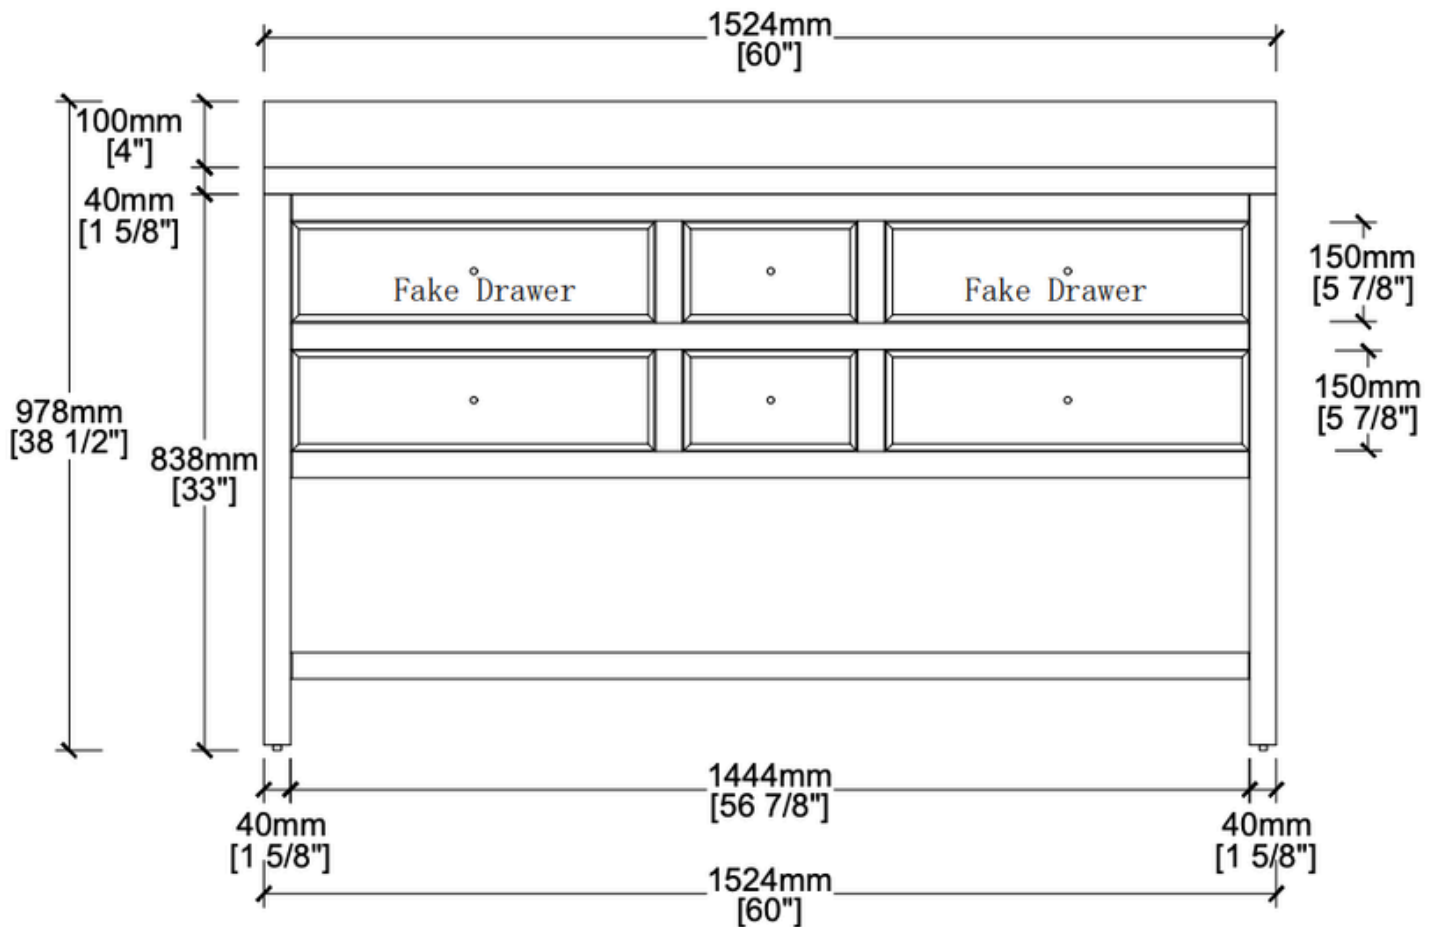

VANITY SPEC SHEET

THE SUNDAY

60 INCHES

WWW.THERENOSOURCE.COM

THE SUNDAY

FRONT VIEW

THE SUNDAY

SIDE VIEW