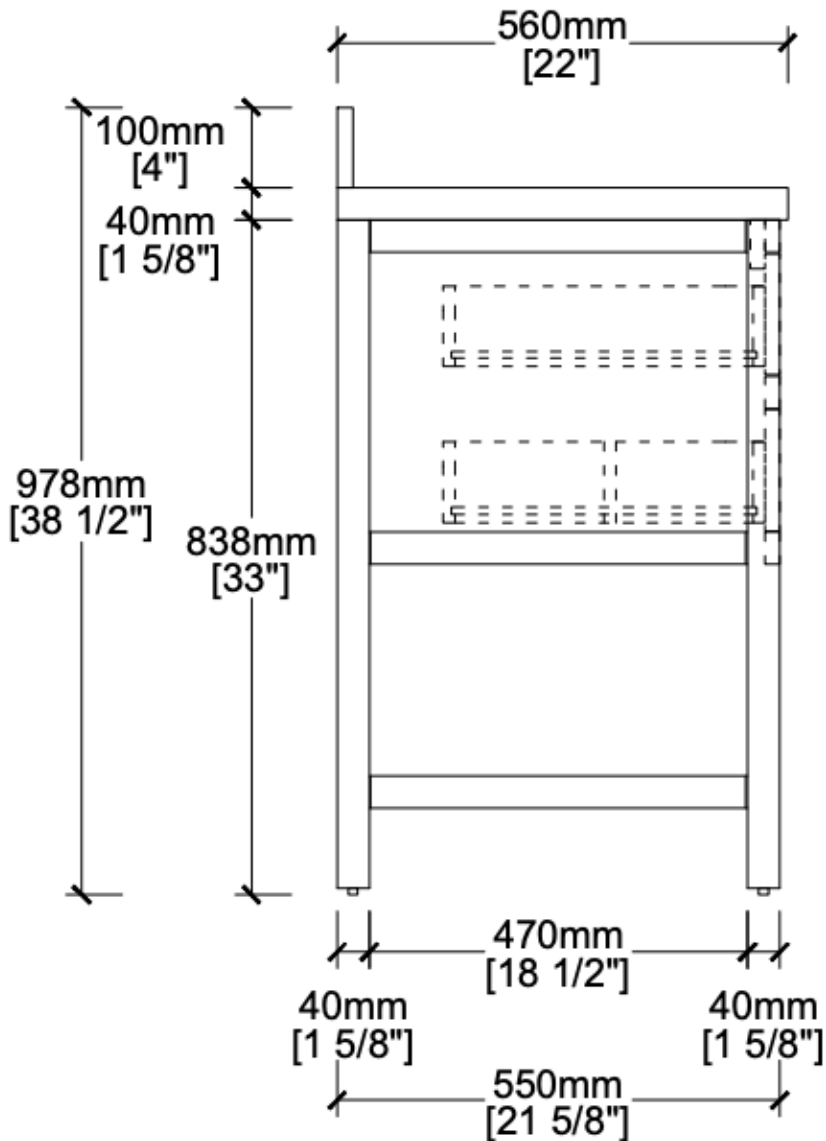

VANITY SPEC SHEET

THE SUNDAY

60 INCHES

WWW.THERENOSOURCE.COM

THE SUNDAY

FRONT VIEW

THE SUNDAY

SIDE VIEW

THE SUNDAY

TOP VIEW

THE SUNDAY

BACK VIEW