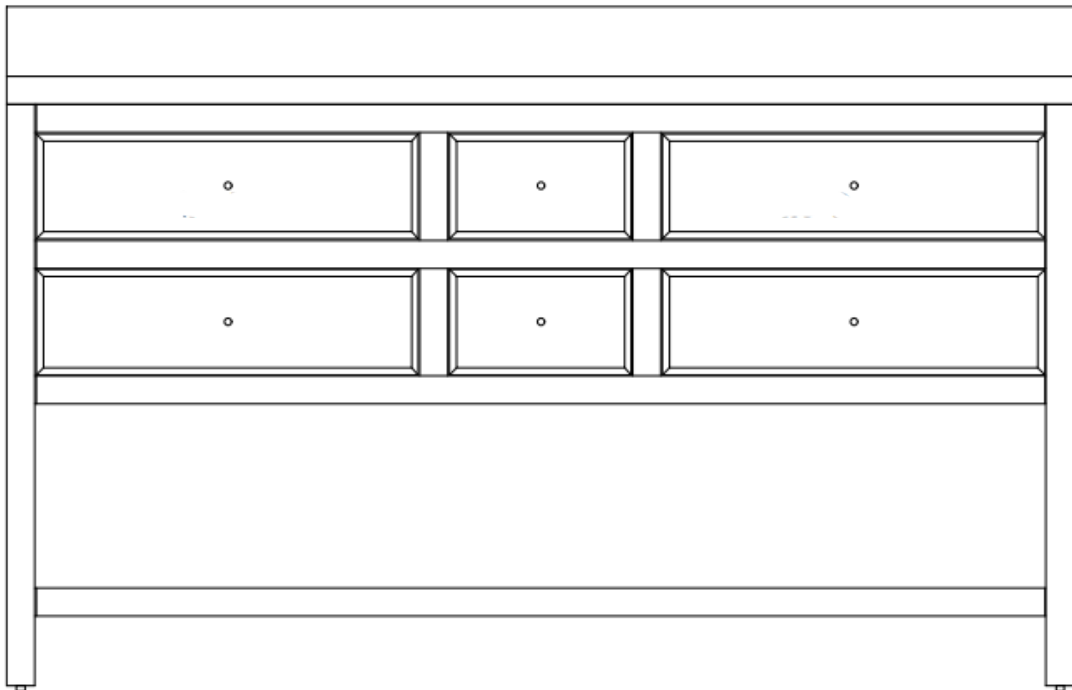

VANITY SPEC SHEET

THE SUNDAY

60 INCHES

WWW.THERENOSOURCE.COM

THE SUNDAY

FRONT VIEW

THE SUNDAY

SIDE VIEW

THE SUNDAY

TOP VIEW

THE SUNDAY

BACK VIEW