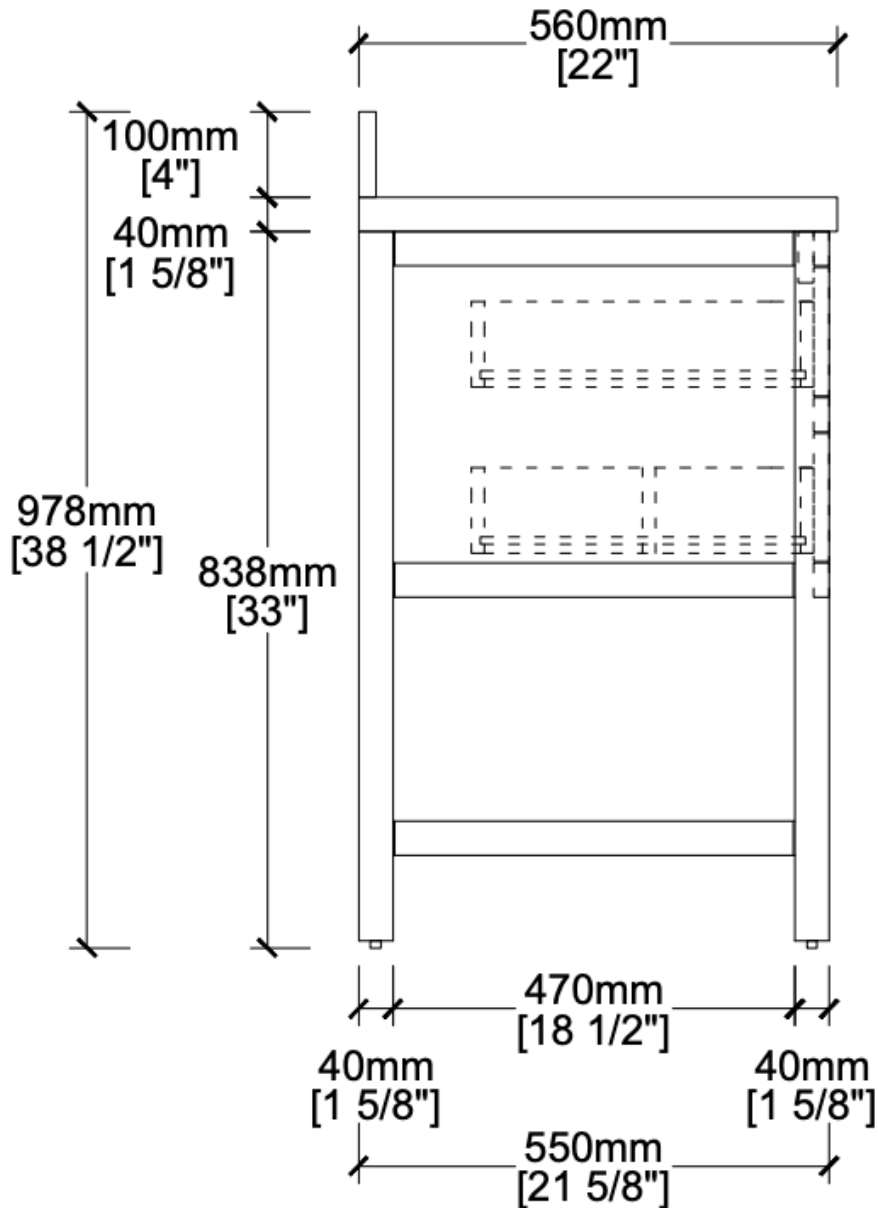

VANITY SPEC SHEET

THE SUNDAY

48 INCHES

WWW.THERENOSOURCE.COM

THE SUNDAY

FRONT VIEW

THE SUNDAY

SIDE VIEW

THE SUNDAY

TOP VIEW