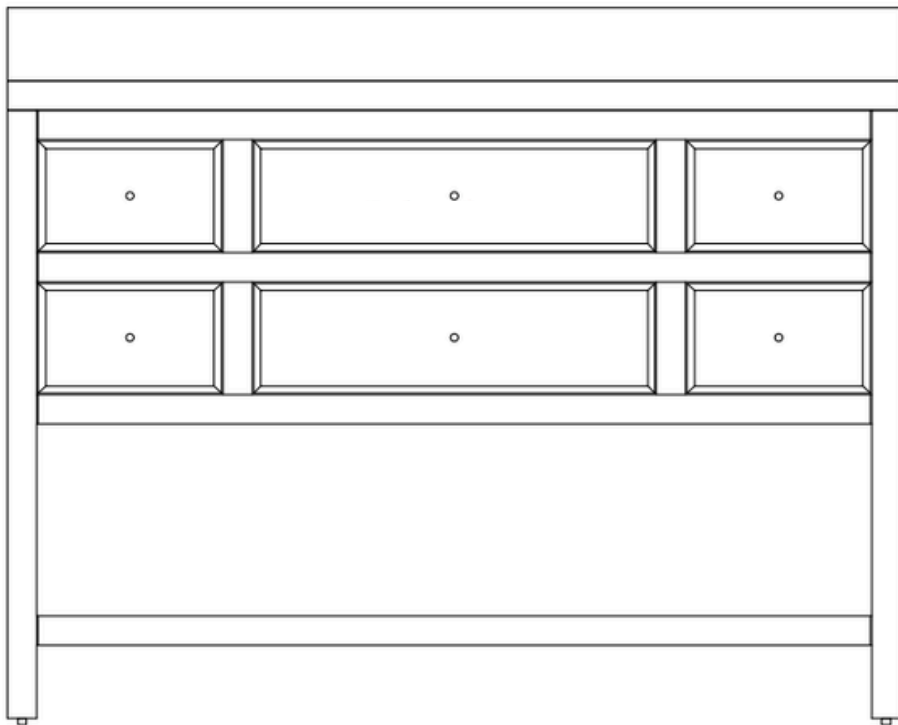

VANITY SPEC SHEET

THE SUNDAY

48 INCHES

WWW.THERENOSOURCE.COM

THE SUNDAY

FRONT VIEW

THE SUNDAY

SIDE VIEW

THE SUNDAY

TOP VIEW