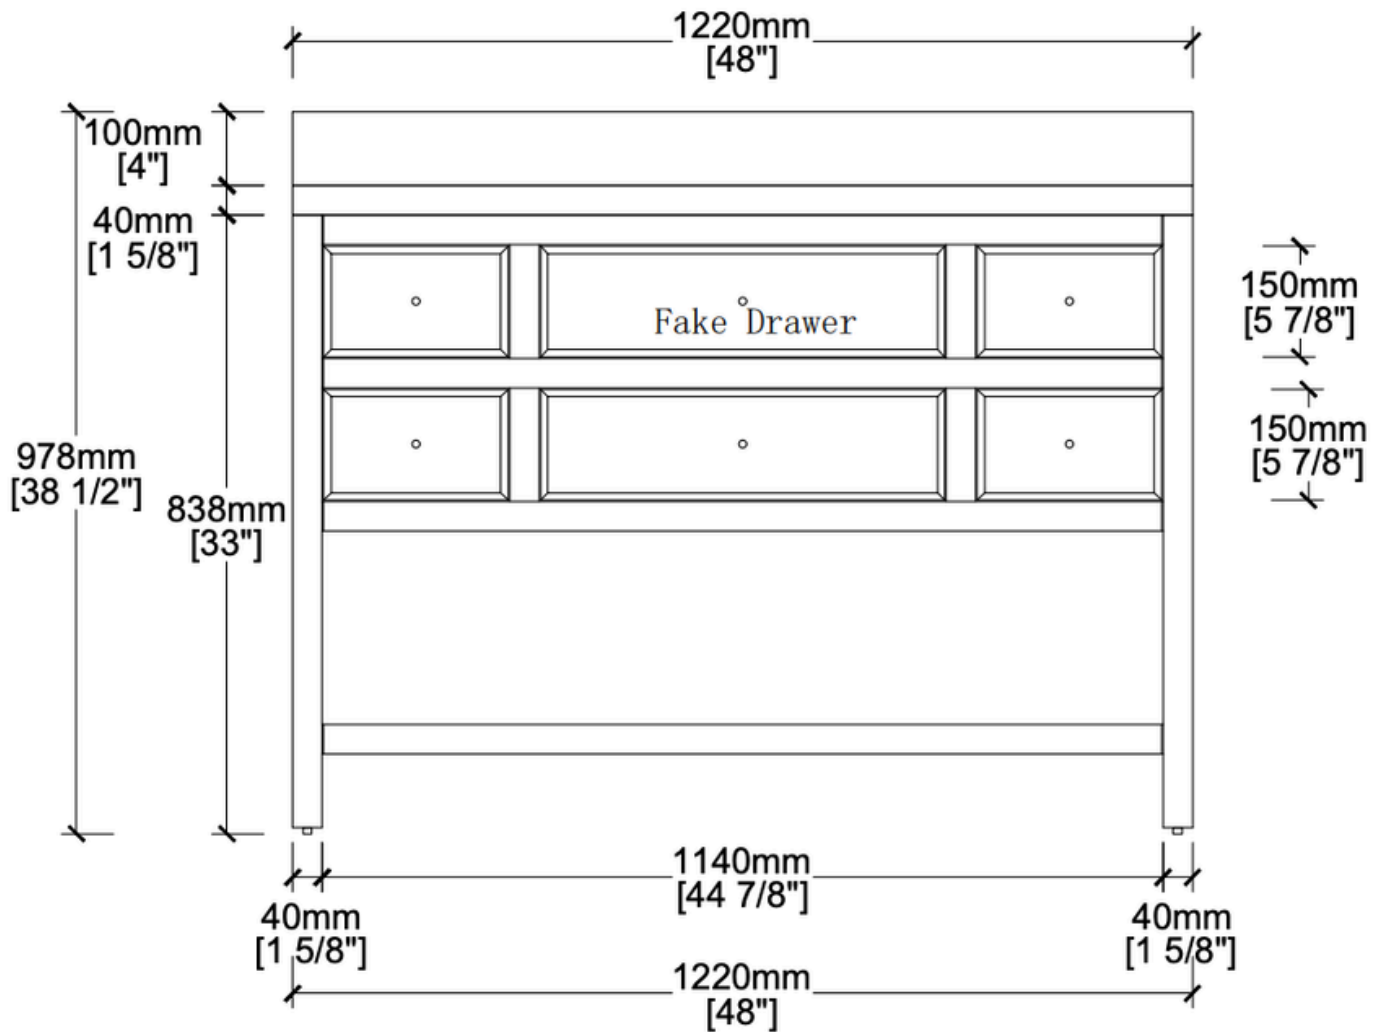

VANITY SPEC SHEET

THE SUNDAY

48 INCHES

WWW.THERENOSOURCE.COM

THE SUNDAY

FRONT VIEW

THE SUNDAY

SIDE VIEW