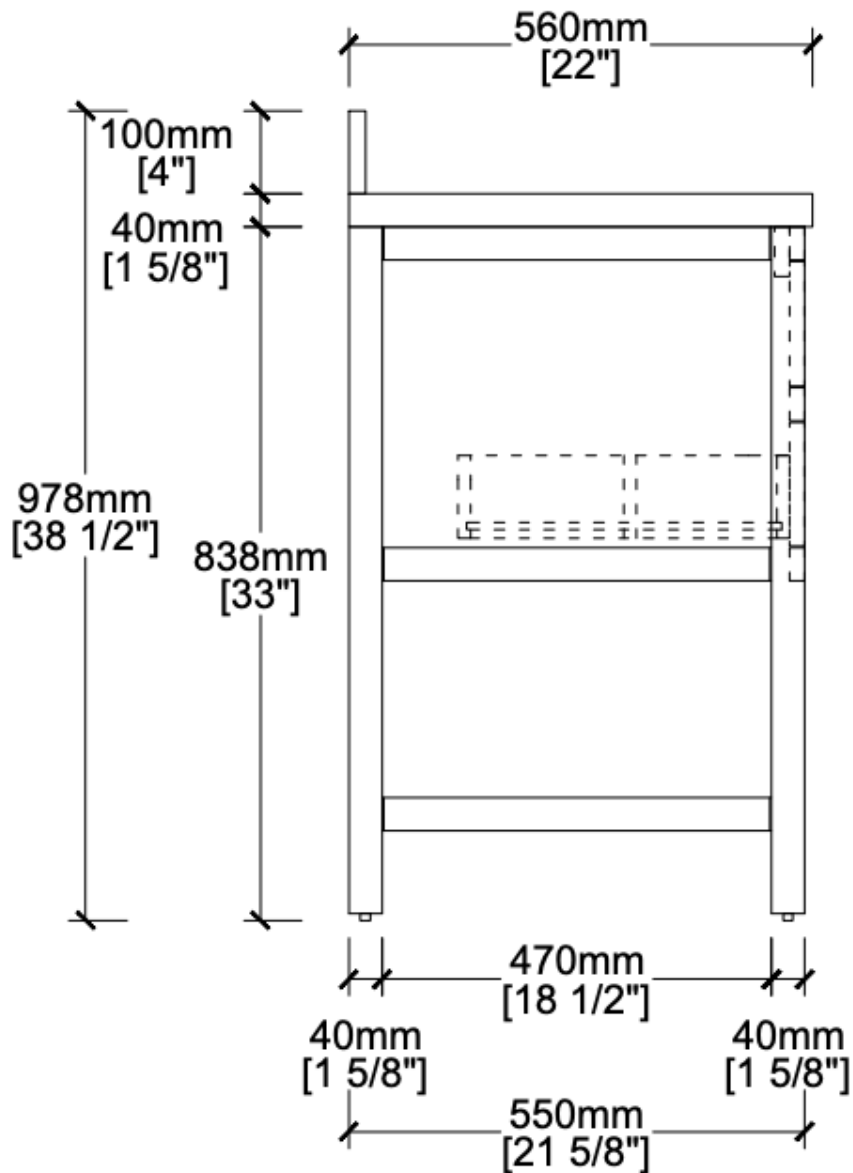

VANITY SPEC SHEET

THE SUNDAY

30 INCHES

WWW.THERENOSOURCE.COM

THE SUNDAY

FRONT VIEW

THE SUNDAY

SIDE VIEW