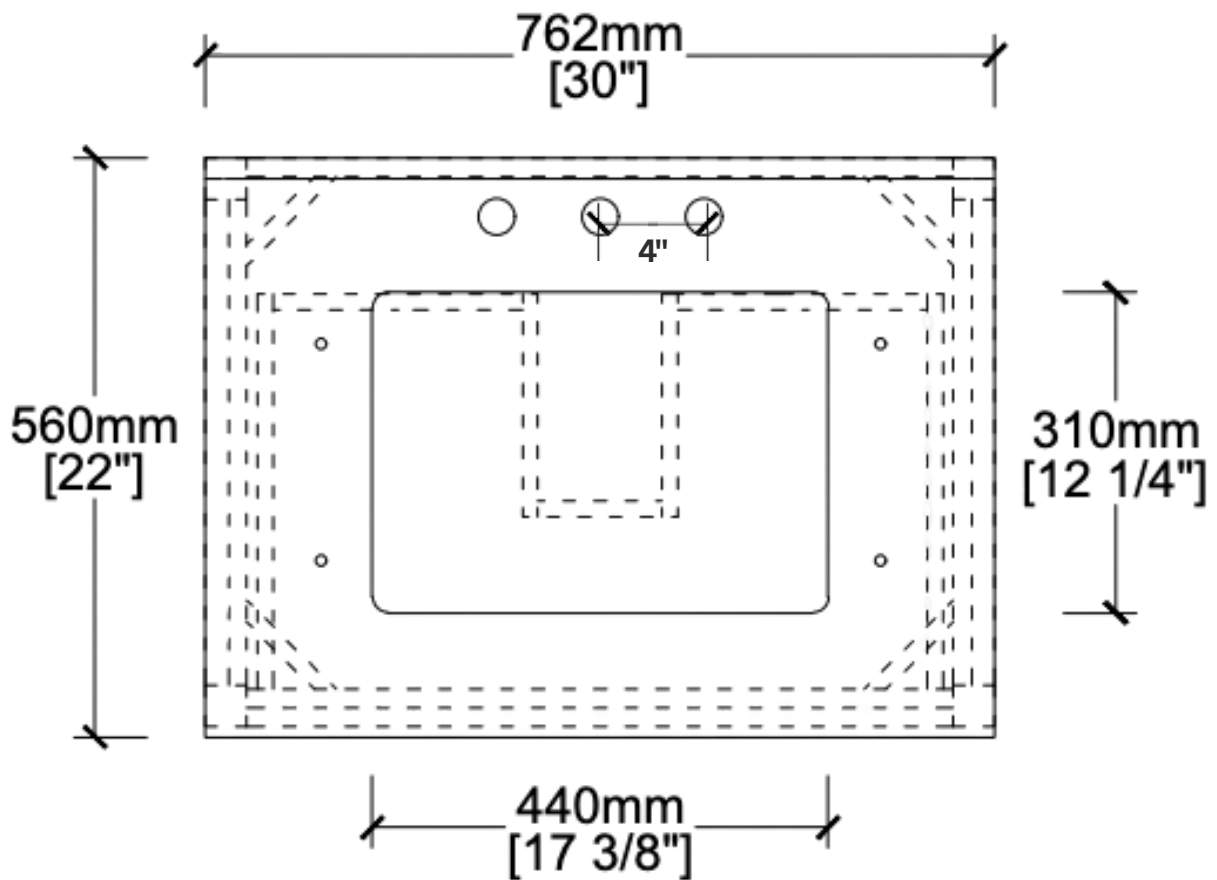

THE SUNDAY

TOP VIEW