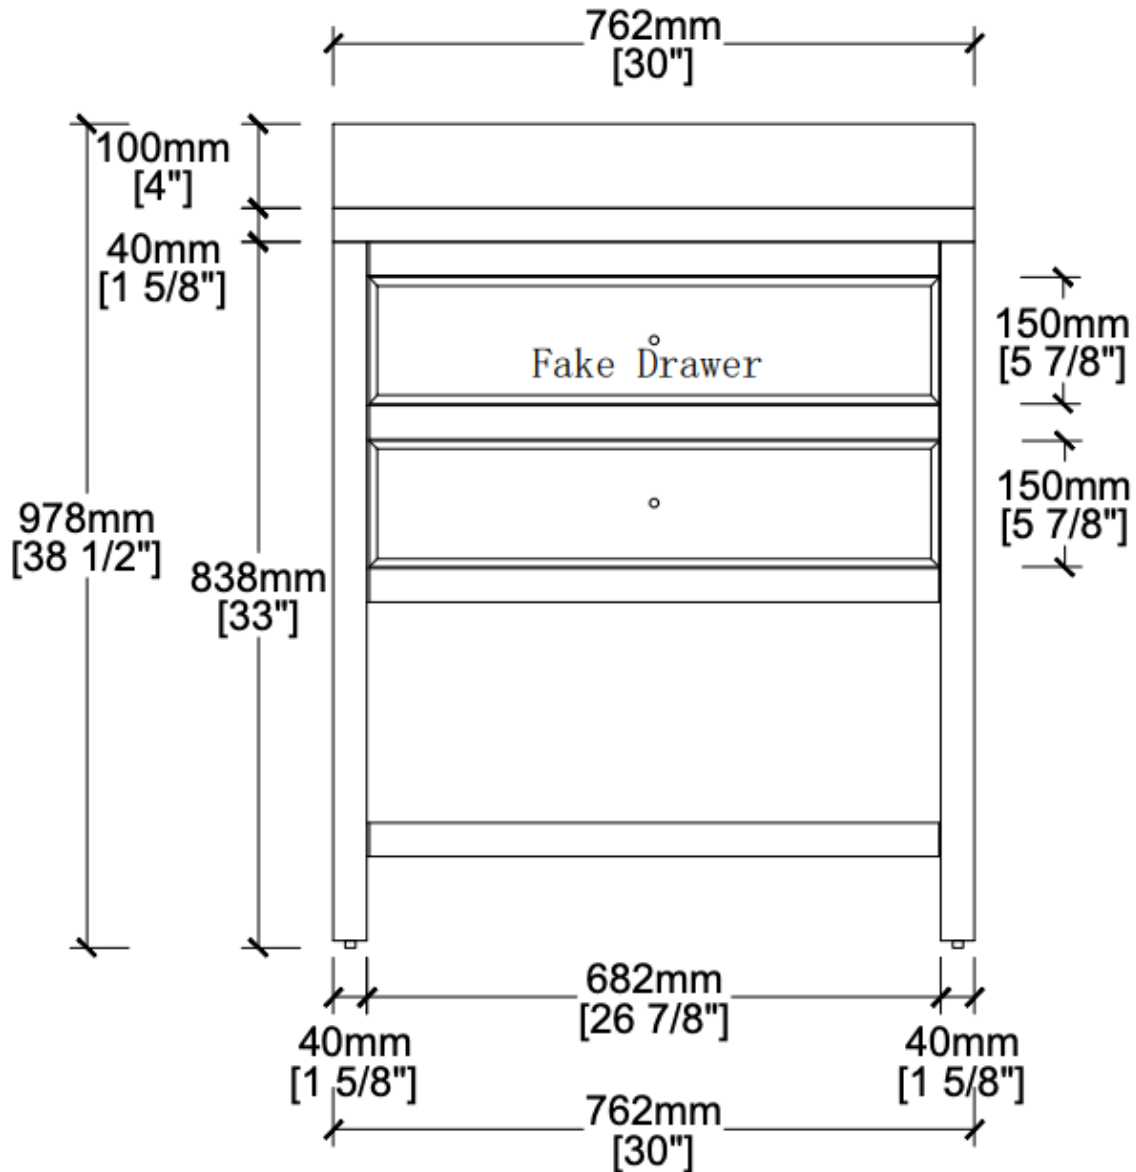

VANITY SPEC SHEET

THE SUNDAY

30 INCHES

WWW.THERENOSOURCE.COM

THE SUNDAY

FRONT VIEW

THE SUNDAY

SIDE VIEW