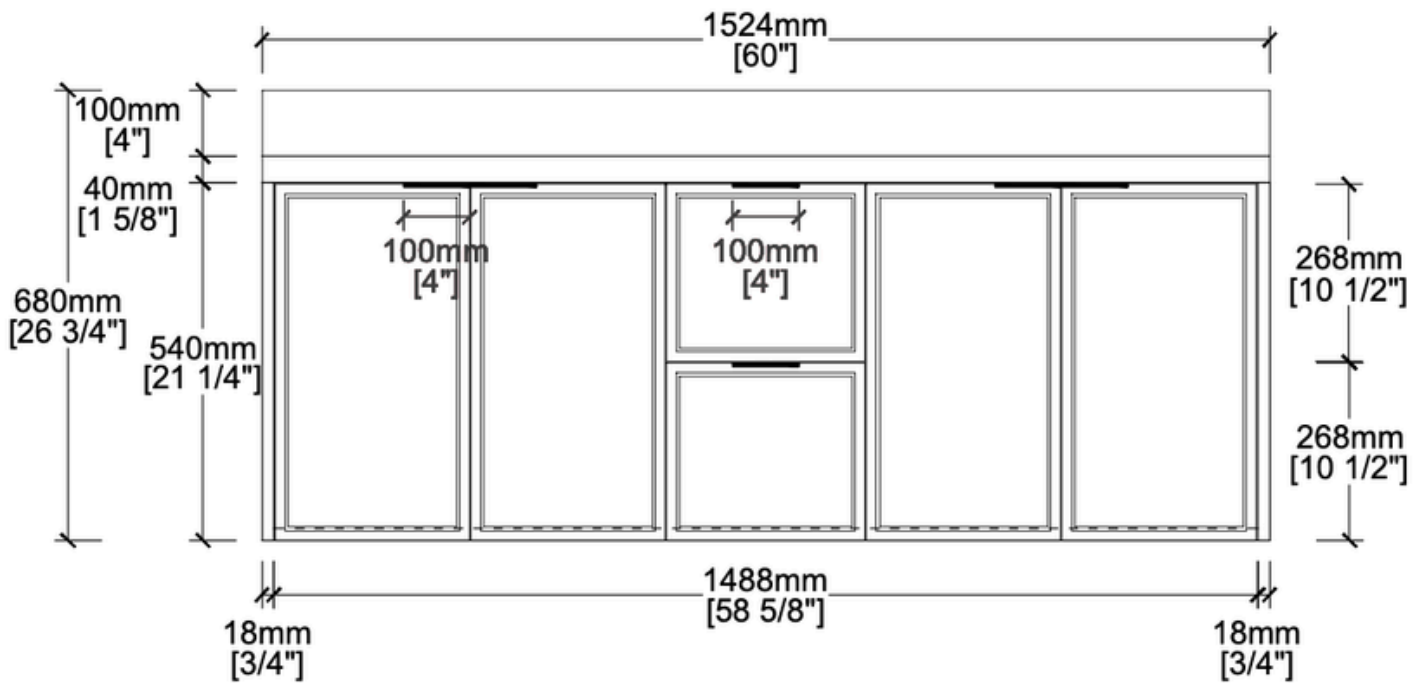

VANITY SPEC SHEET

THE STRAND

60 INCHES

WWW.THERENOSOURCE.COM

THE STRAND

FRONT VIEW

THE STRAND

SIDE VIEW

THE STRAND

TOP VIEW

THE STRAND

BACK VIEW