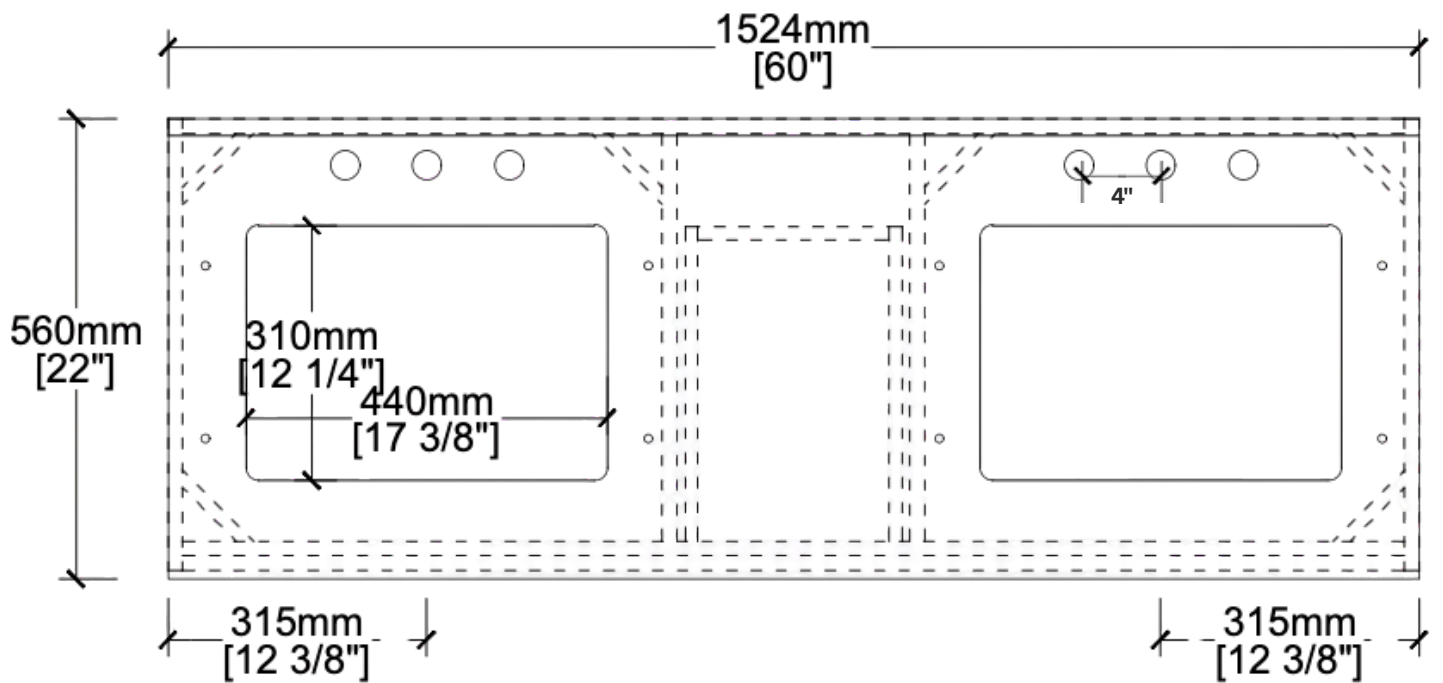

VANITY SPEC SHEET

THE STRAND

60 INCHES

WWW.THERENOSOURCE.COM

THE STRAND

FRONT VIEW

THE STRAND

SIDE VIEW

THE STRAND

TOP VIEW

THE STRAND

BACK VIEW