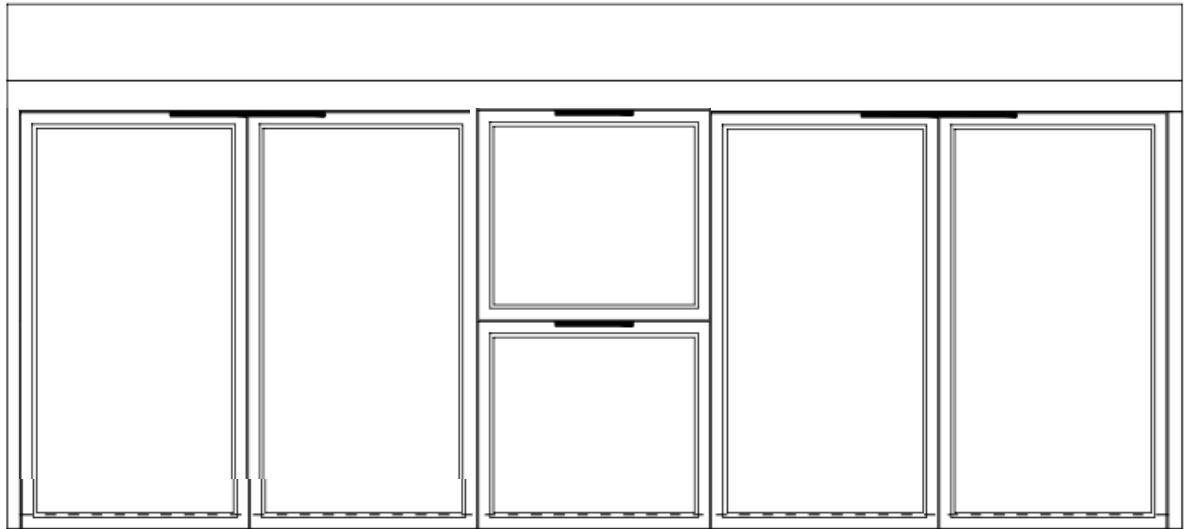

VANITY SPEC SHEET

THE STRAND

60 INCHES

WWW.THERENOSOURCE.COM

THE STRAND

FRONT VIEW

THE STRAND

SIDE VIEW

THE STRAND

TOP VIEW

THE STRAND

BACK VIEW