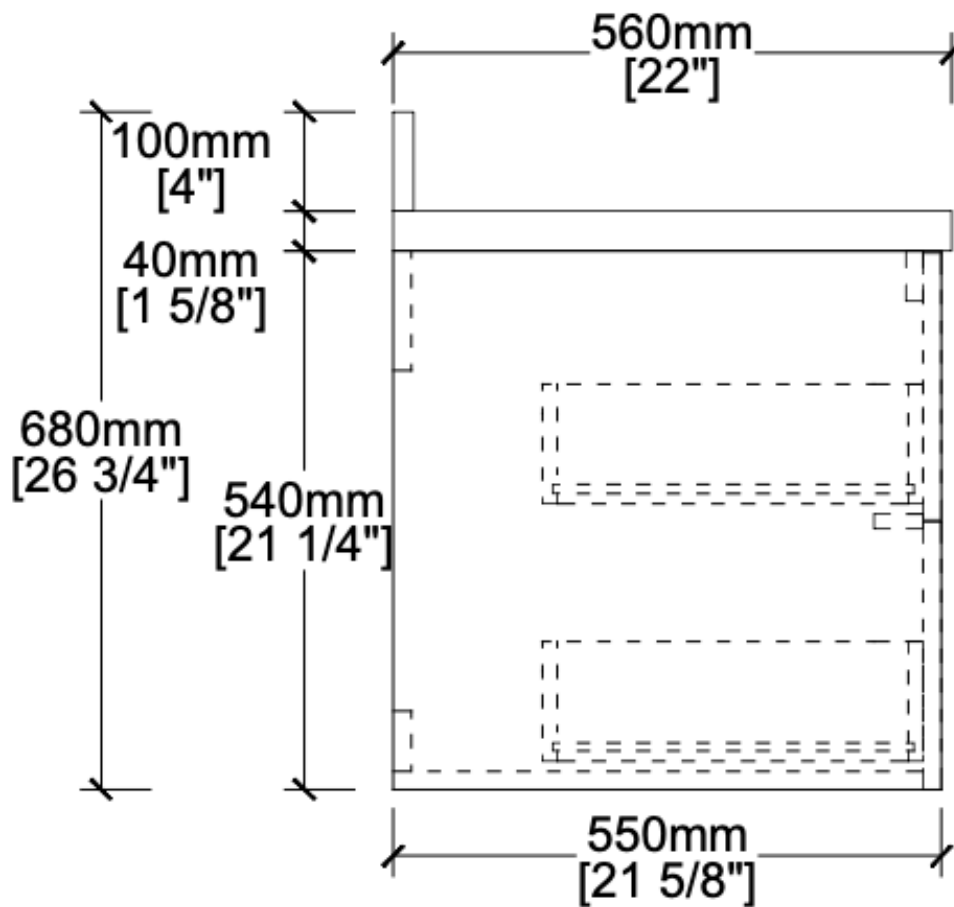

VANITY SPEC SHEET

THE STRAND

60 INCHES

WWW.THERENOSOURCE.COM

THE STRAND

FRONT VIEW

THE STRAND

SIDE VIEW

THE STRAND

TOP VIEW

THE STRAND

BACK VIEW