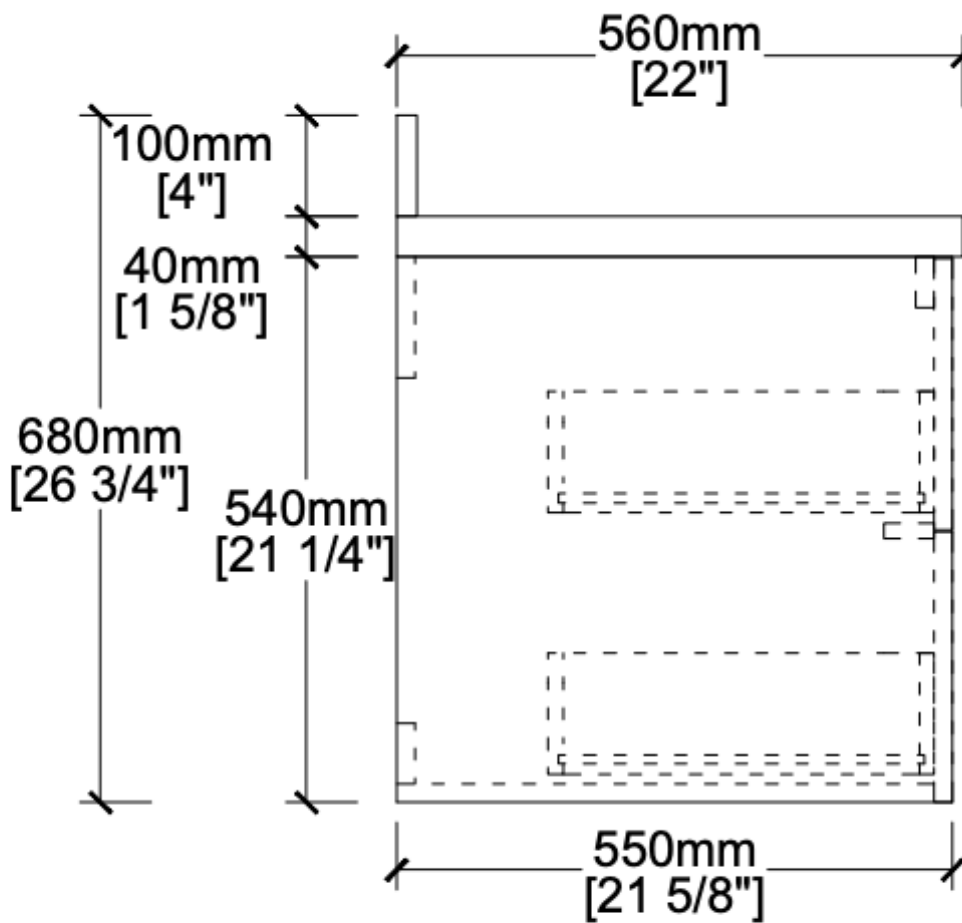

# *THE STRAND*

48 INCHES

[WWW.THERENOSOURCE.COM](http://WWW.THERENOSOURCE.COM)

## SIDE VIEW