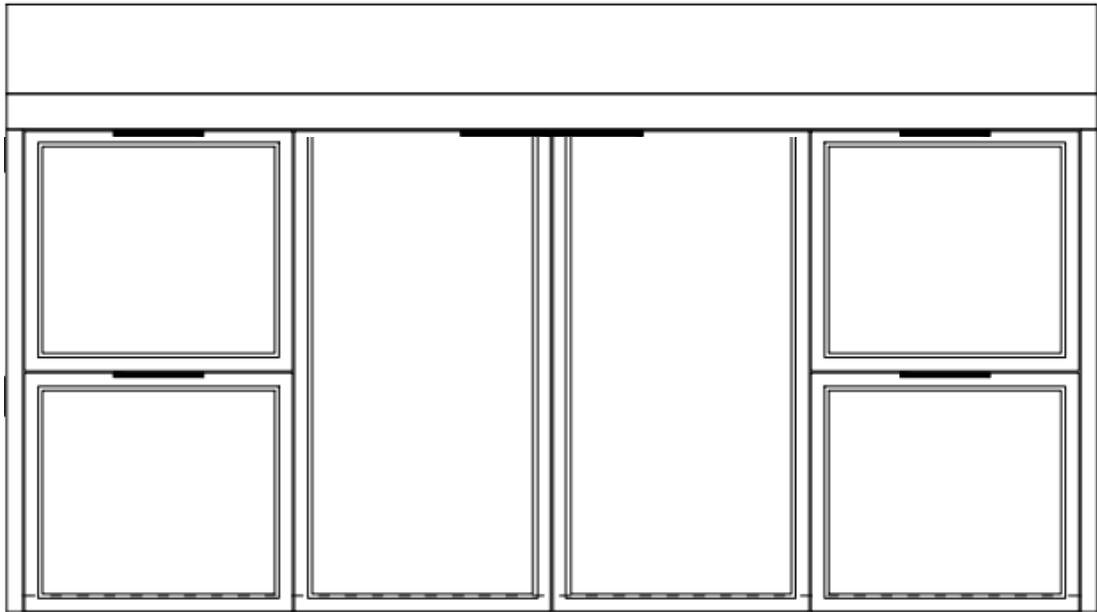

# *THE STRAND*

48 INCHES

[WWW.THERENOSOURCE.COM](http://WWW.THERENOSOURCE.COM)