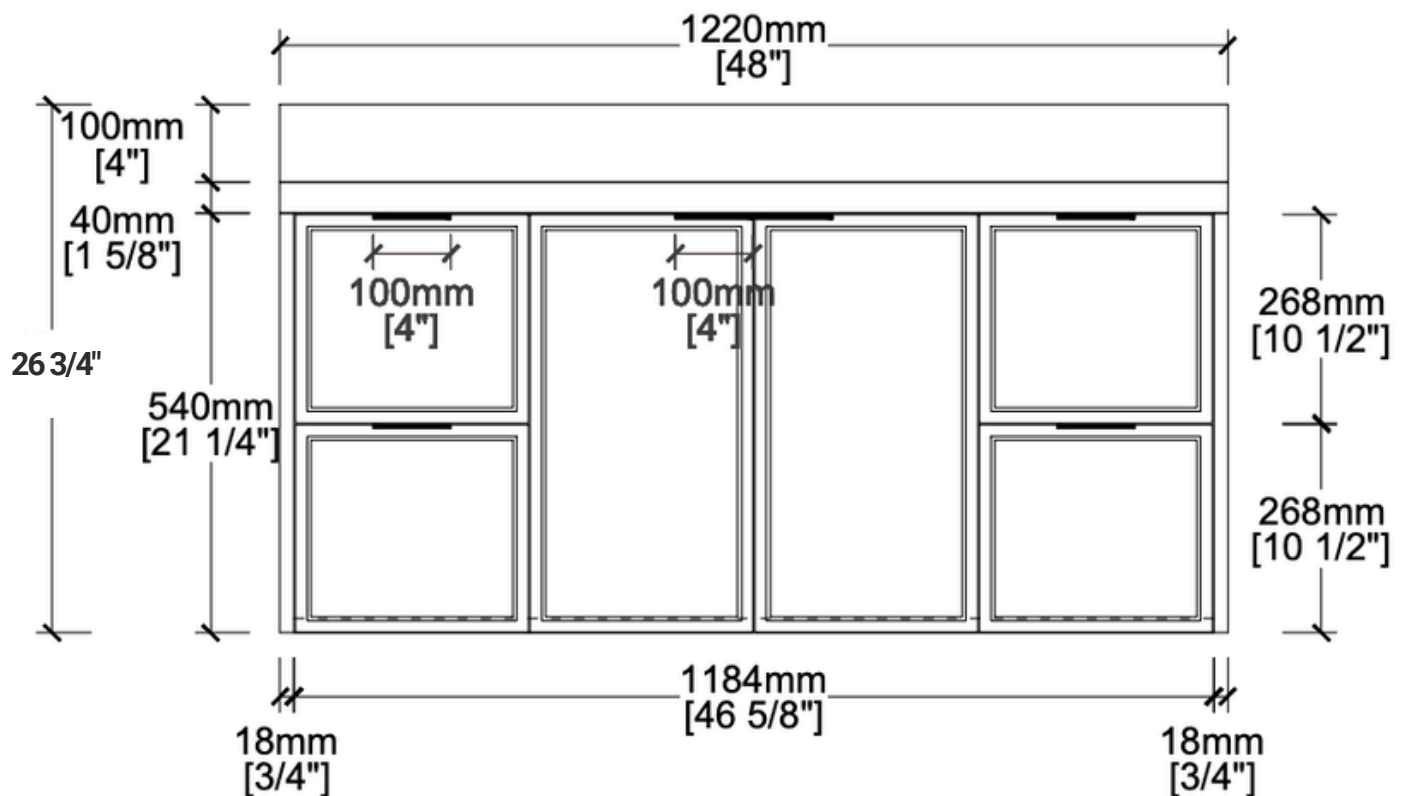

THE STRAND

FRONT VIEW