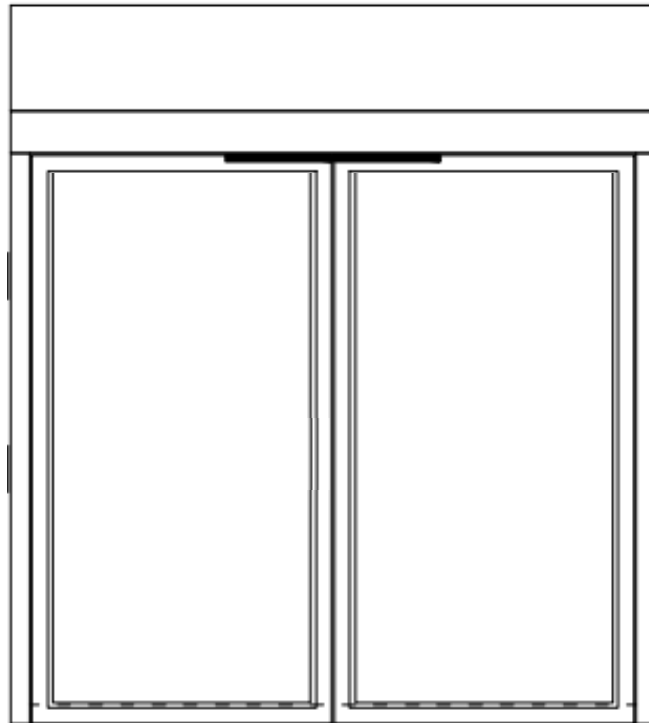

VANITY SPEC SHEET

THE STRAND

24 INCHES

WWW.THERENOSOURCE.COM

THE STRAND

FRONT VIEW

THE STRAND

SIDE VIEW

THE STRAND

TOP VIEW

THE STRAND

BACK VIEW