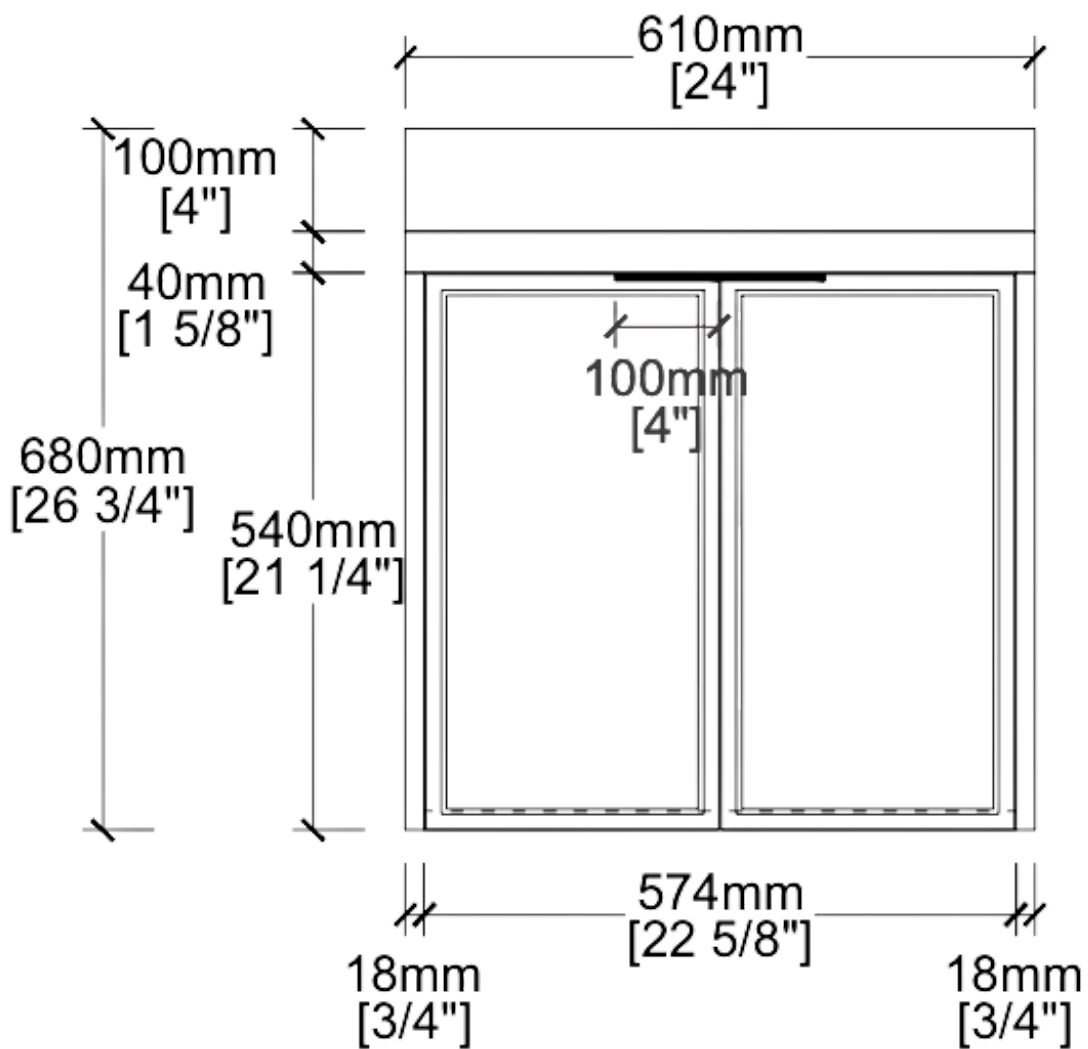

VANITY SPEC SHEET

THE STRAND

24 INCHES

WWW.THERENOSOURCE.COM

THE STRAND

FRONT VIEW

THE STRAND

SIDE VIEW

THE STRAND

TOP VIEW

THE STRAND

BACK VIEW