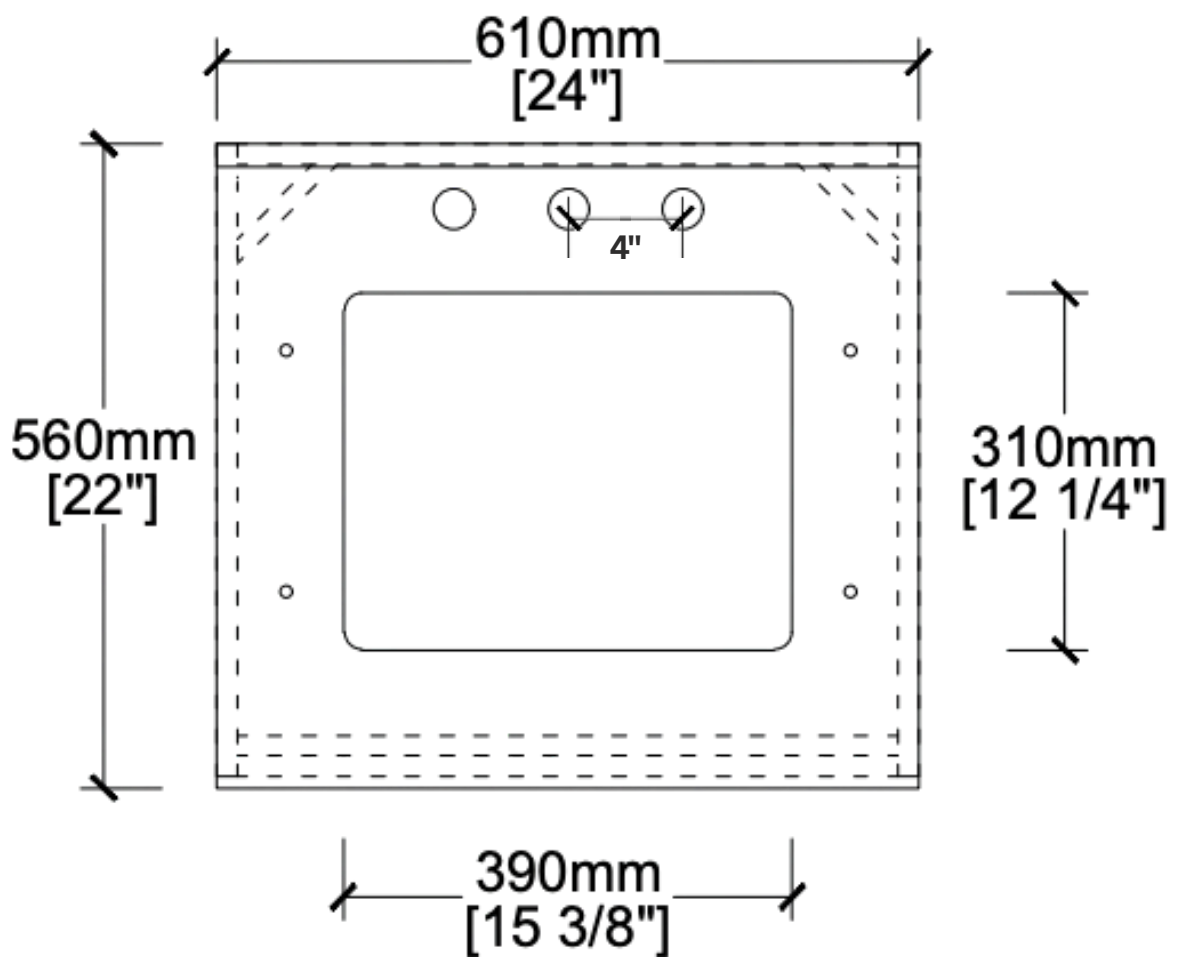

VANITY SPEC SHEET

THE STRAND

24 INCHES

WWW.THERENOSOURCE.COM

THE STRAND

FRONT VIEW

THE STRAND

SIDE VIEW

THE STRAND

TOP VIEW

THE STRAND

BACK VIEW