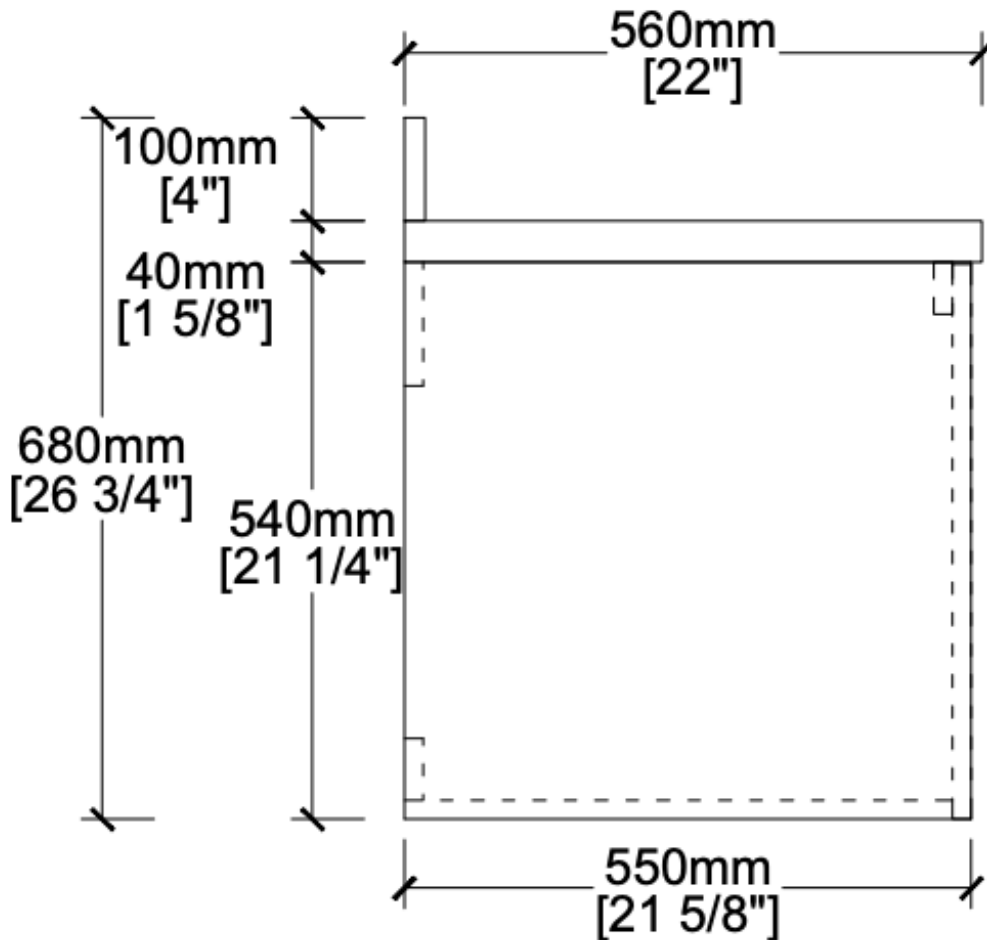

VANITY SPEC SHEET

THE STRAND

24 INCHES

WWW.THERENOSOURCE.COM

THE STRAND

FRONT VIEW

THE STRAND

SIDE VIEW

THE STRAND

TOP VIEW

THE STRAND

BACK VIEW