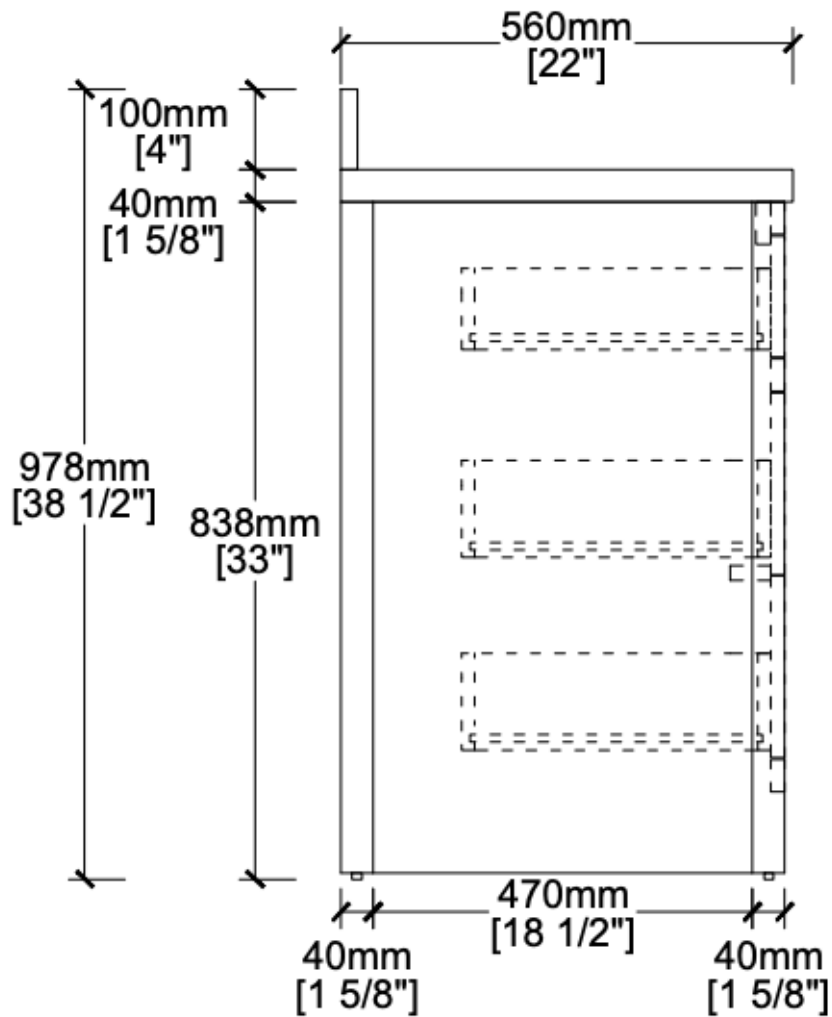

# *THE HARLOW*

60 INCHES

[WWW.THERENOSOURCE.COM](http://WWW.THERENOSOURCE.COM)

## SIDE VIEW