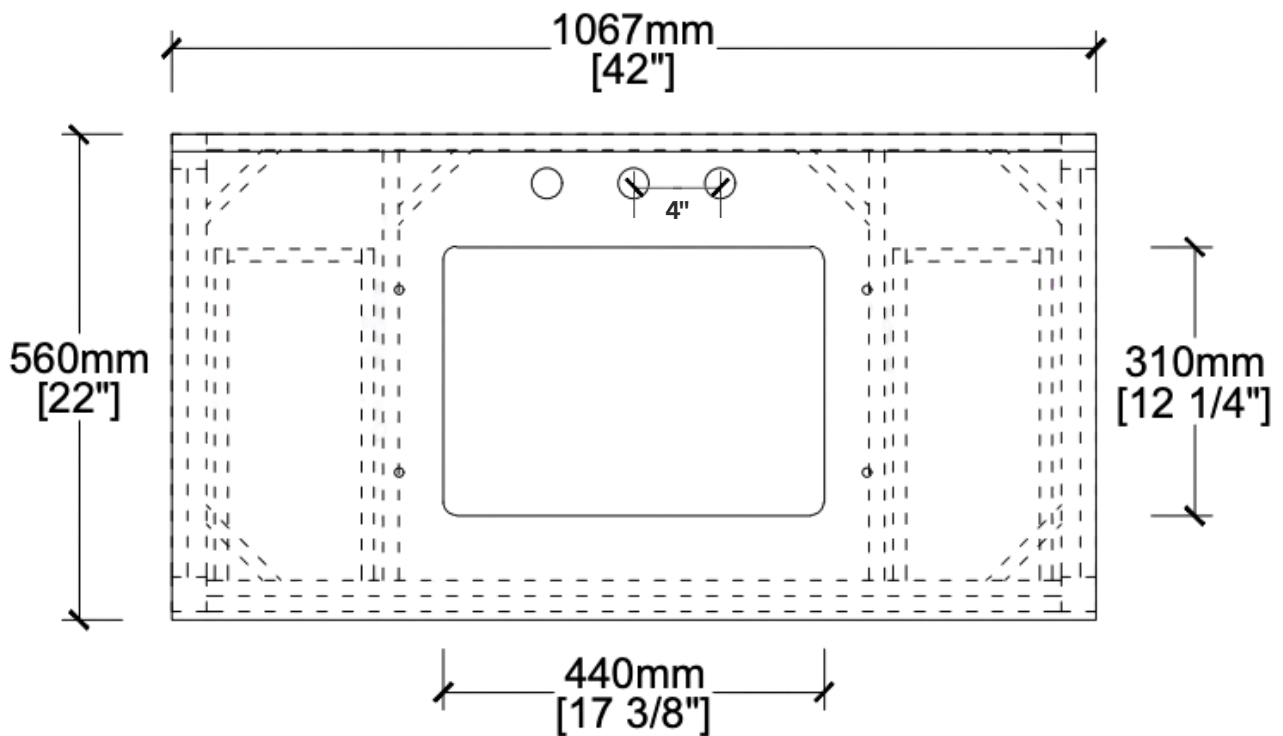

VANITY SPEC SHEET

THE HARLOW

42 INCHES

WWW.THERENOSOURCE.COM

THE HARLOW

FRONT VIEW

THE HARLOW

SIDE VIEW

THE HARLOW

TOP VIEW

THE HARLOW

BACK VIEW