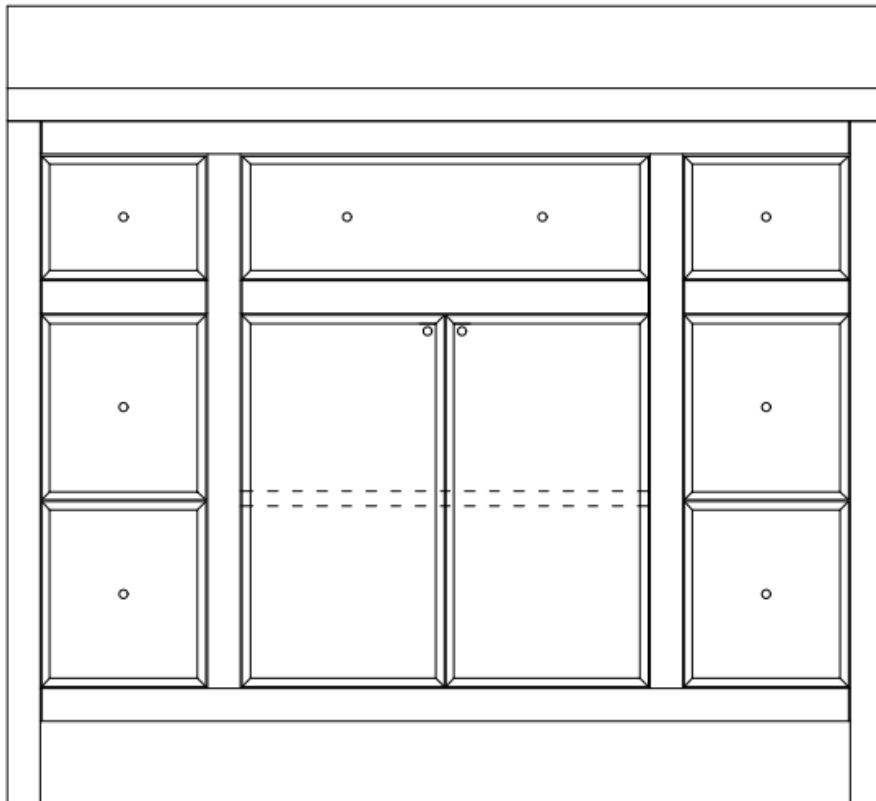

VANITY SPEC SHEET

THE HARLOW

42 INCHES

WWW.THERENOSOURCE.COM

THE HARLOW

FRONT VIEW

THE HARLOW

SIDE VIEW

THE HARLOW

TOP VIEW

THE HARLOW

BACK VIEW