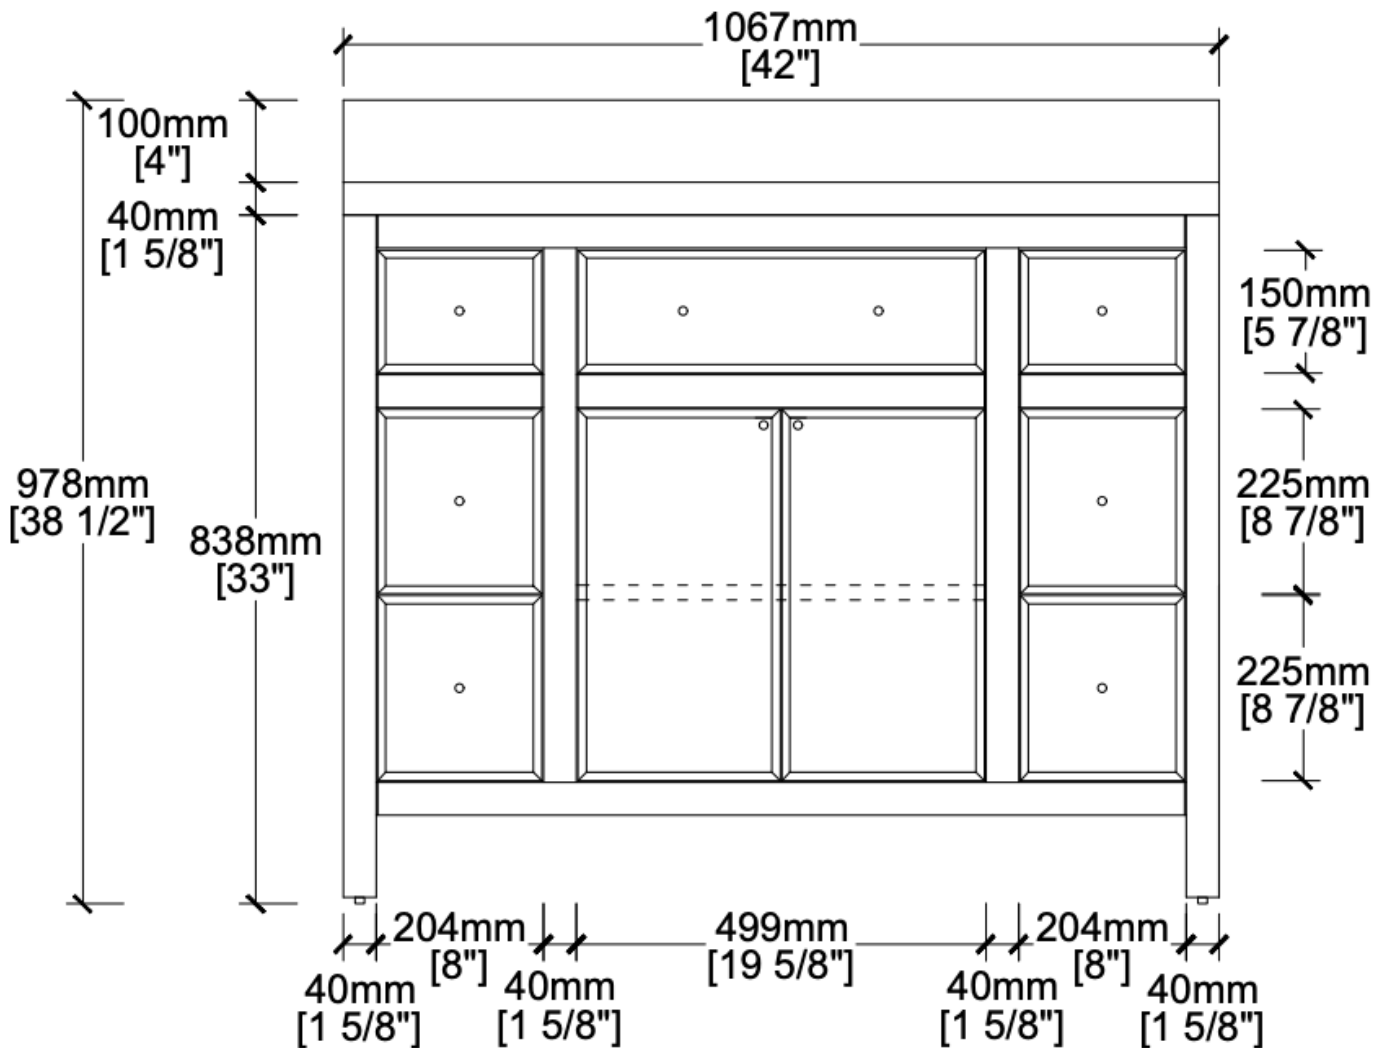

VANITY SPEC SHEET

THE HARLOW

42 INCHES

WWW.THERENOSOURCE.COM

THE HARLOW

FRONT VIEW

THE HARLOW

SIDE VIEW

THE HARLOW

TOP VIEW

THE HARLOW

BACK VIEW