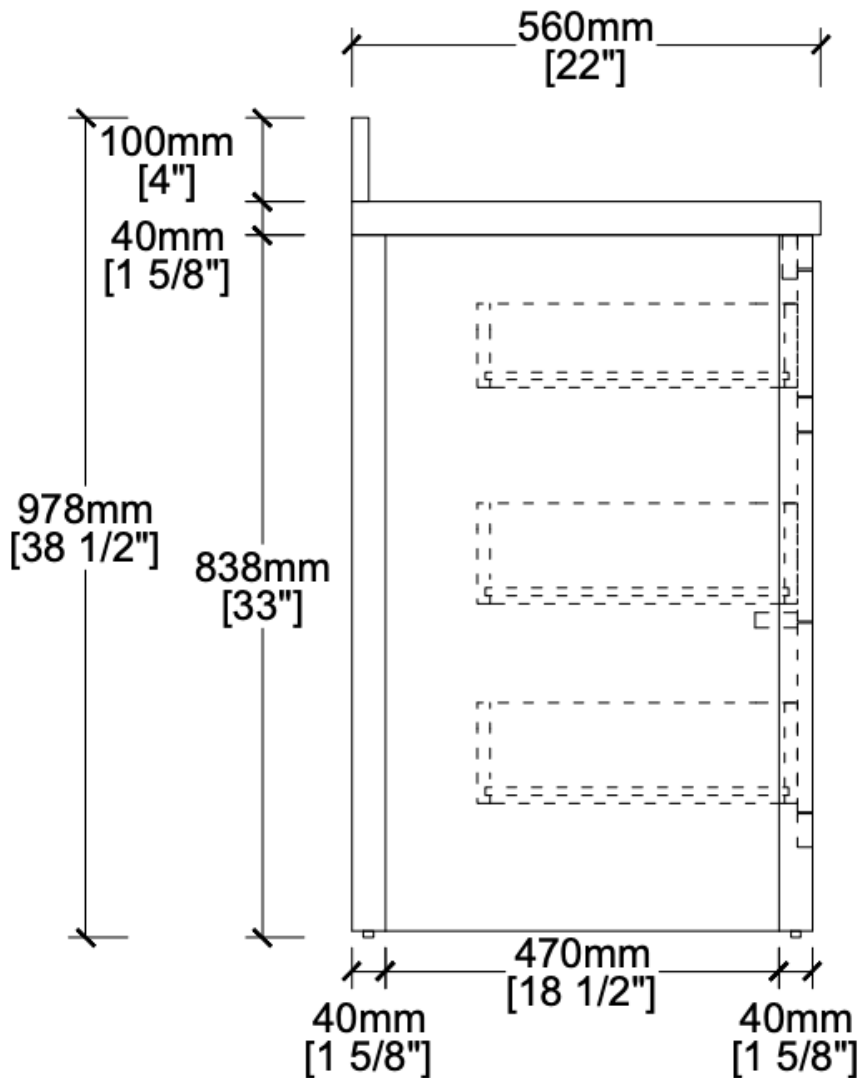

VANITY SPEC SHEET

THE HARLOW

42 INCHES

WWW.THERENOSOURCE.COM

THE HARLOW

FRONT VIEW

THE HARLOW

SIDE VIEW

THE HARLOW

TOP VIEW

THE HARLOW

BACK VIEW