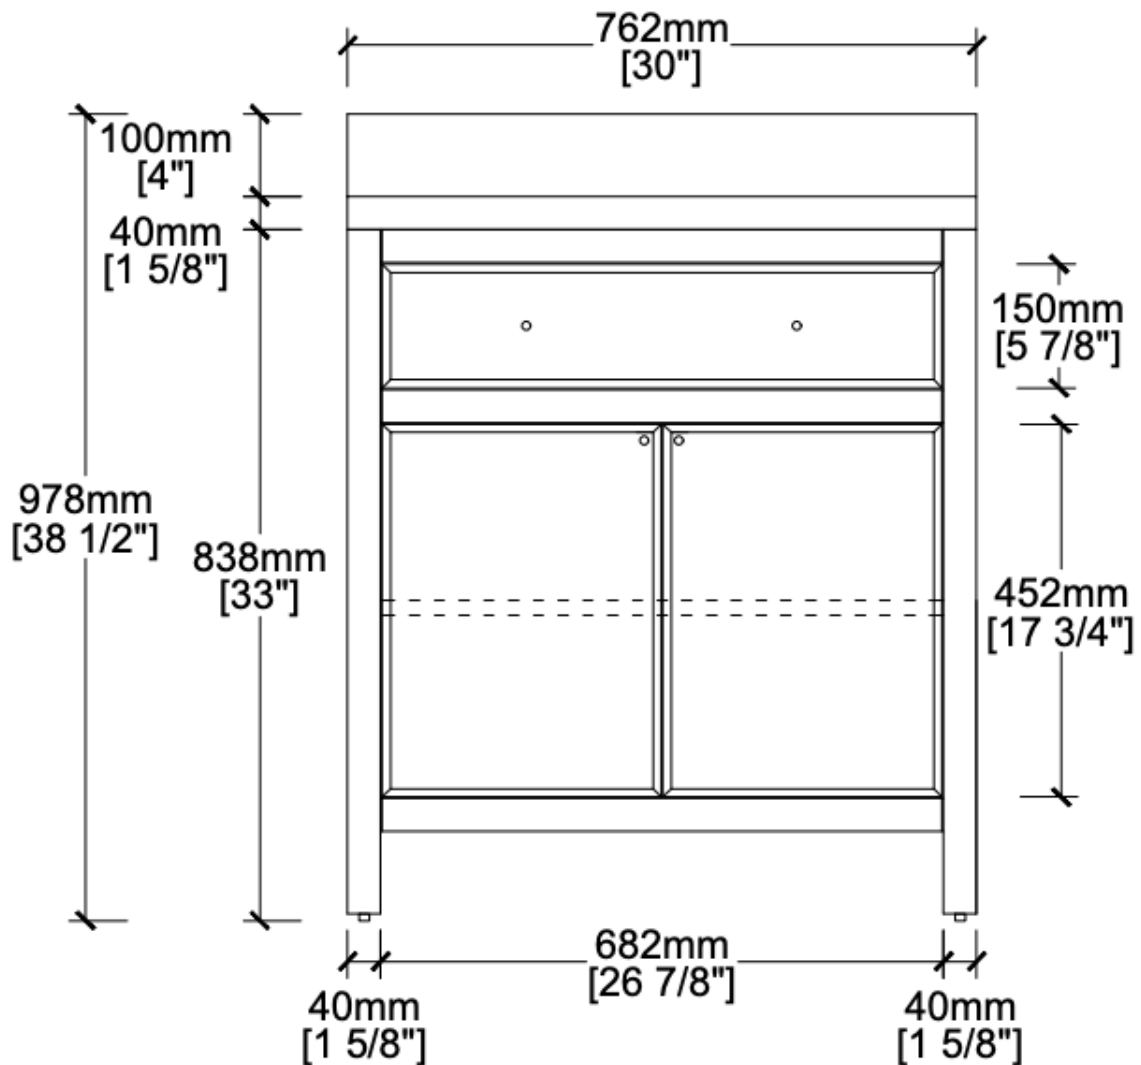

VANITY SPEC SHEET

THE HARLOW

30 INCHES

WWW.THERENOSOURCE.COM

THE HARLOW

FRONT VIEW

THE HARLOW

SIDE VIEW

THE HARLOW

TOP VIEW

THE HARLOW

BACK VIEW