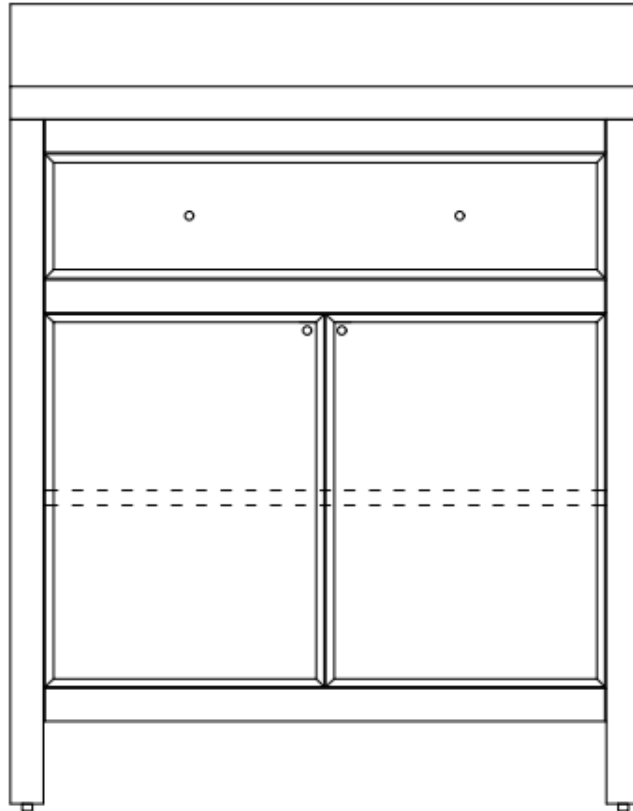

VANITY SPEC SHEET

THE HARLOW

30 INCHES

WWW.THERENOSOURCE.COM

THE HARLOW

FRONT VIEW

THE HARLOW

SIDE VIEW

THE HARLOW

TOP VIEW

THE HARLOW

BACK VIEW