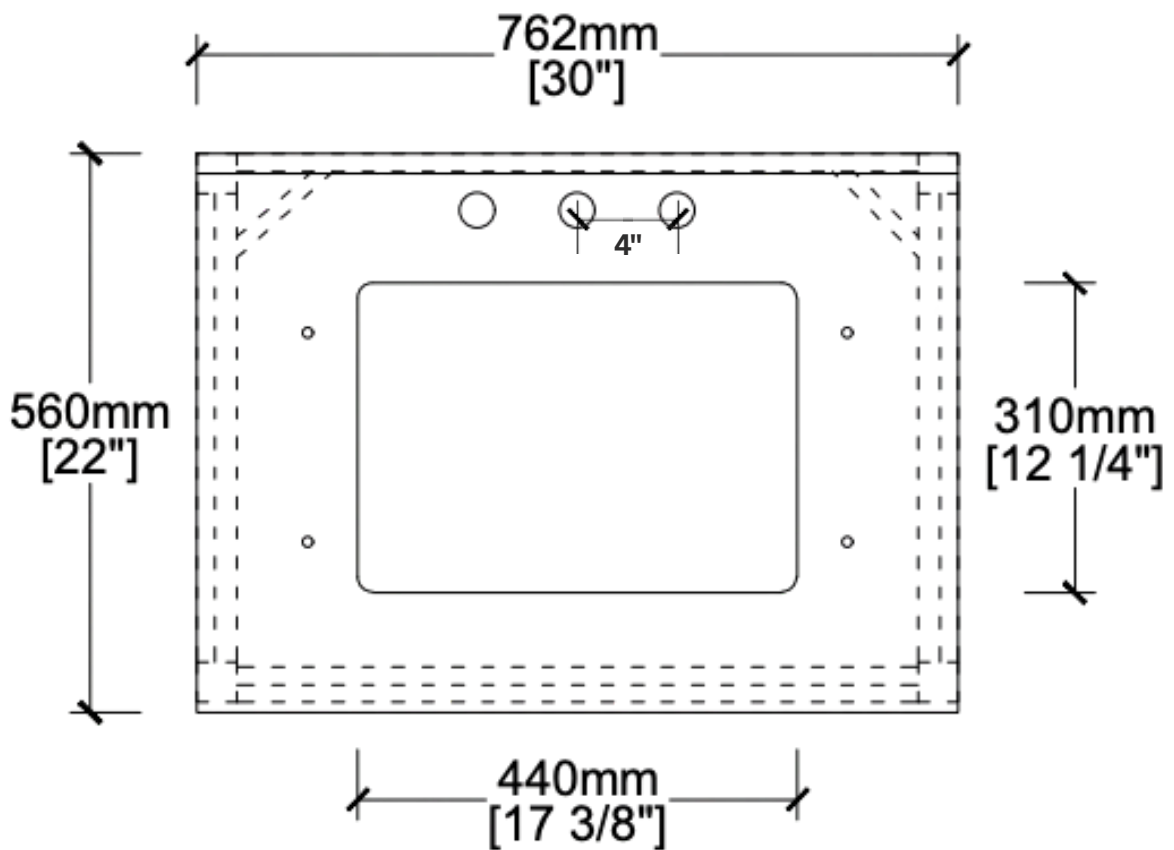

VANITY SPEC SHEET

THE HARLOW

30 INCHES

WWW.THERENOSOURCE.COM

THE HARLOW

FRONT VIEW

THE HARLOW

SIDE VIEW

THE HARLOW

TOP VIEW

THE HARLOW

BACK VIEW