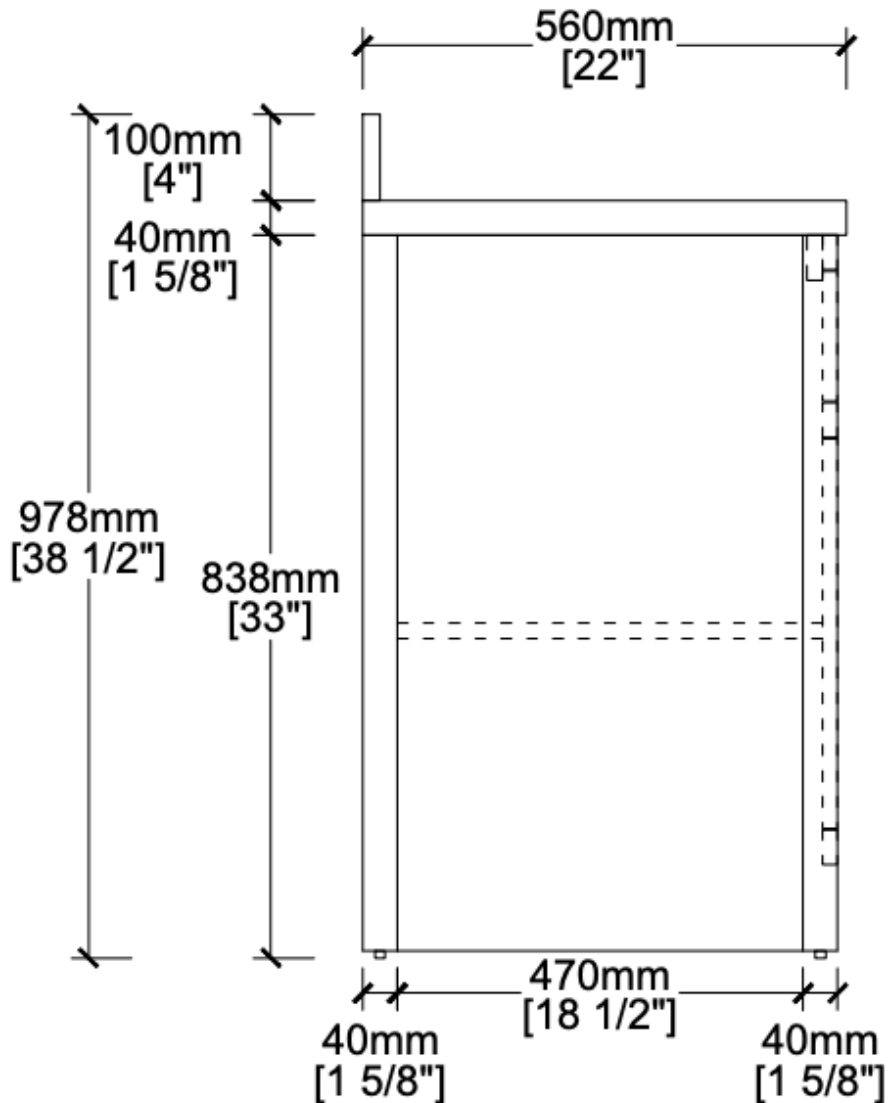

VANITY SPEC SHEET

THE HARLOW

30 INCHES

WWW.THERENOSOURCE.COM

THE HARLOW

FRONT VIEW

THE HARLOW

SIDE VIEW

THE HARLOW

TOP VIEW

THE HARLOW

BACK VIEW