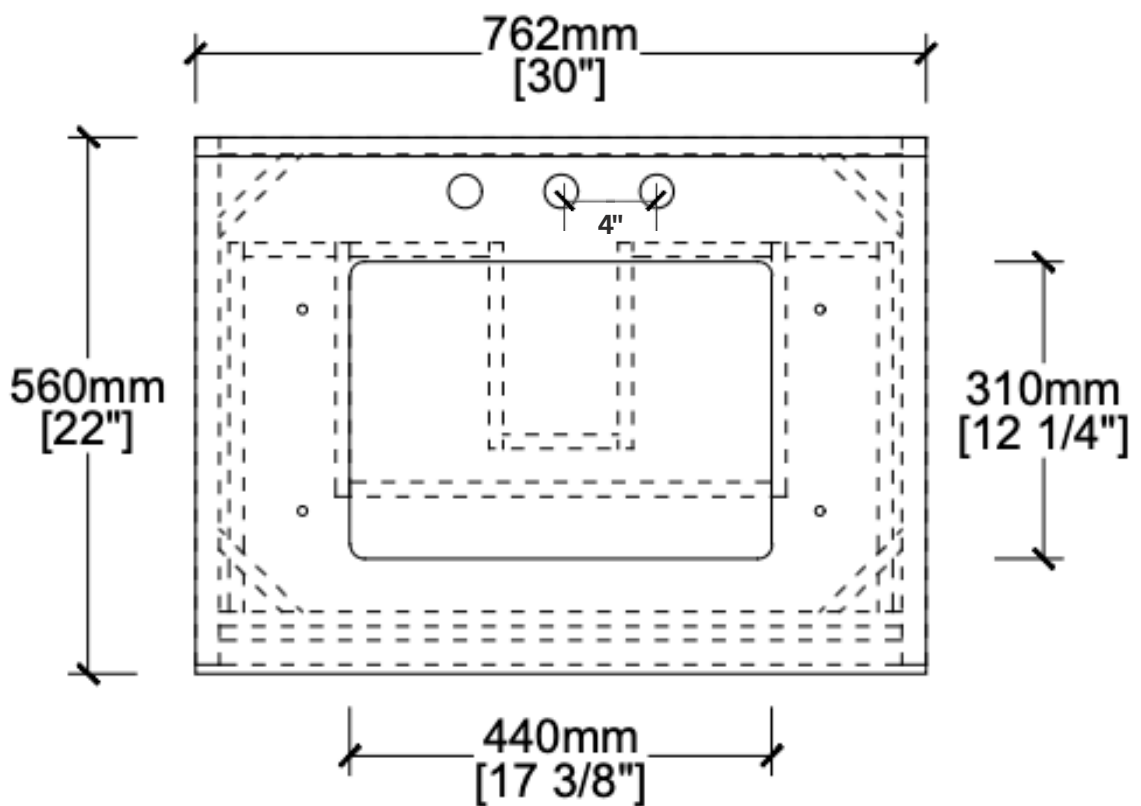

VANITY SPEC SHEET

THE DUNE

30 INCHES

WWW.THERENOSOURCE.COM

THE DUNE

FRONT VIEW

THE DUNE

SIDE VIEW

THE DUNE

TOP VIEW

THE DUNE

BACK VIEW