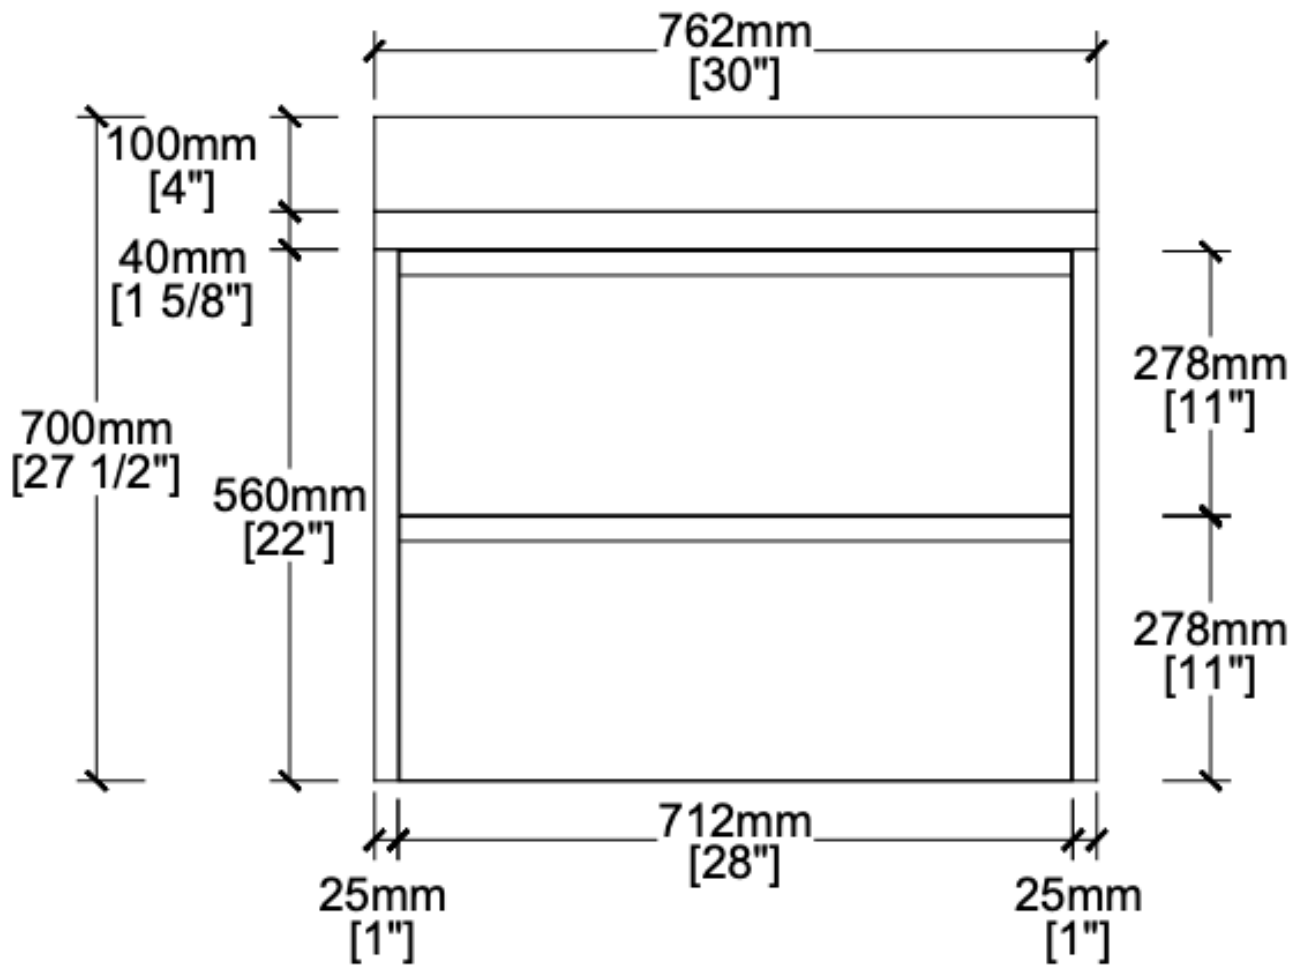

VANITY SPEC SHEET

THE DUNE

30 INCHES

WWW.THERENOSOURCE.COM

THE DUNE

FRONT VIEW

THE DUNE

SIDE VIEW

THE DUNE

TOP VIEW

THE DUNE

BACK VIEW