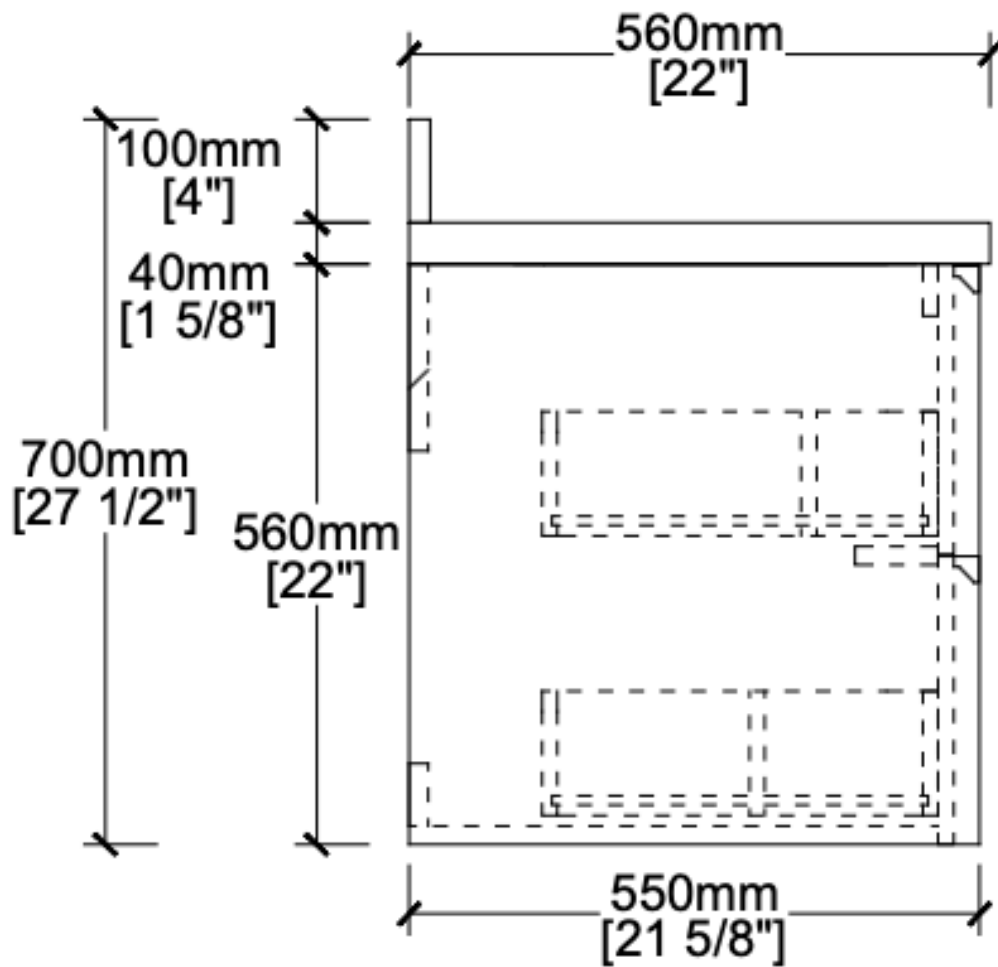

VANITY SPEC SHEET

THE DUNE

30 INCHES

WWW.THERENOSOURCE.COM

THE DUNE

FRONT VIEW

THE DUNE

SIDE VIEW

THE DUNE

TOP VIEW

THE DUNE

BACK VIEW