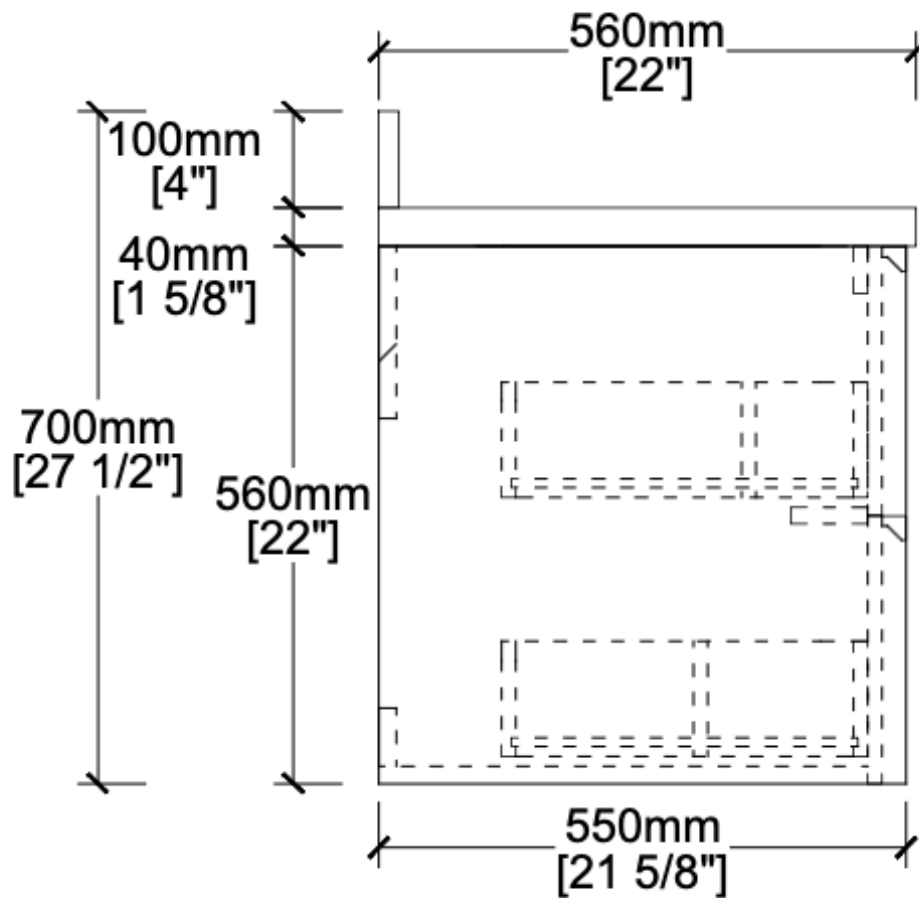

# *THE DUNE*

60 INCHES

## SIDE VIEW