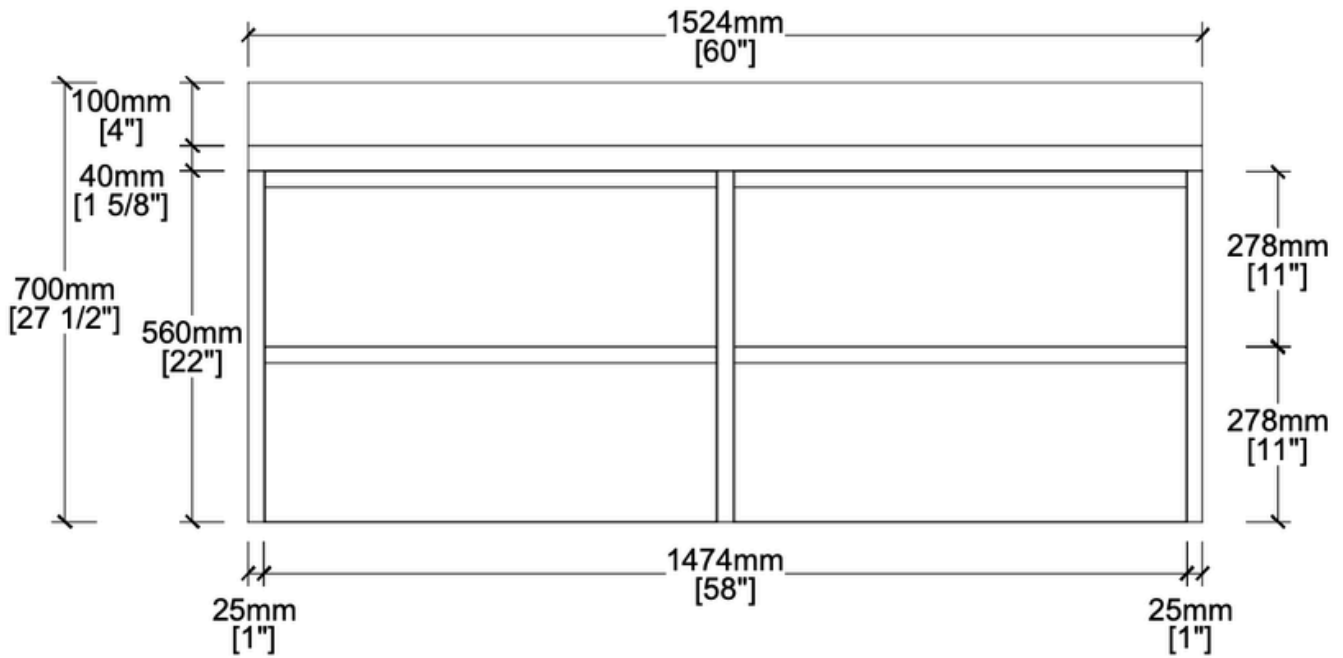

THE DUNE

FRONT VIEW