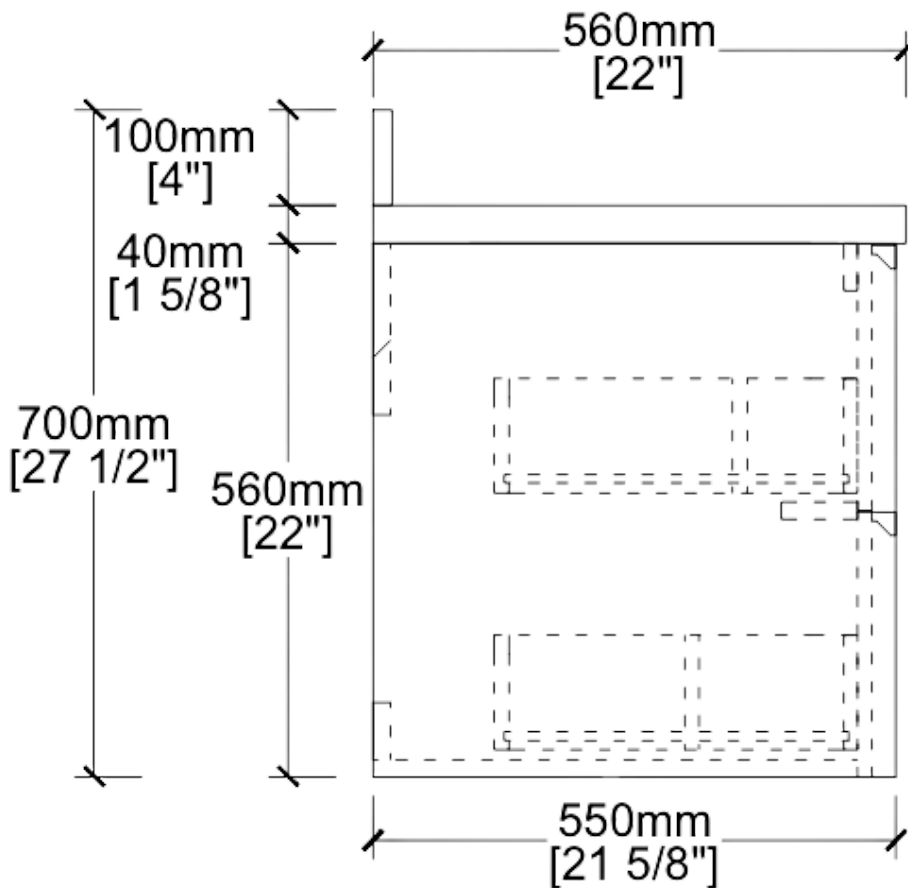

VANITY SPEC SHEET

THE DUNE

36 INCHES

THE DUNE

FRONT VIEW

THE DUNE

SIDE VIEW

THE DUNE

TOP VIEW

THE DUNE

BACK VIEW