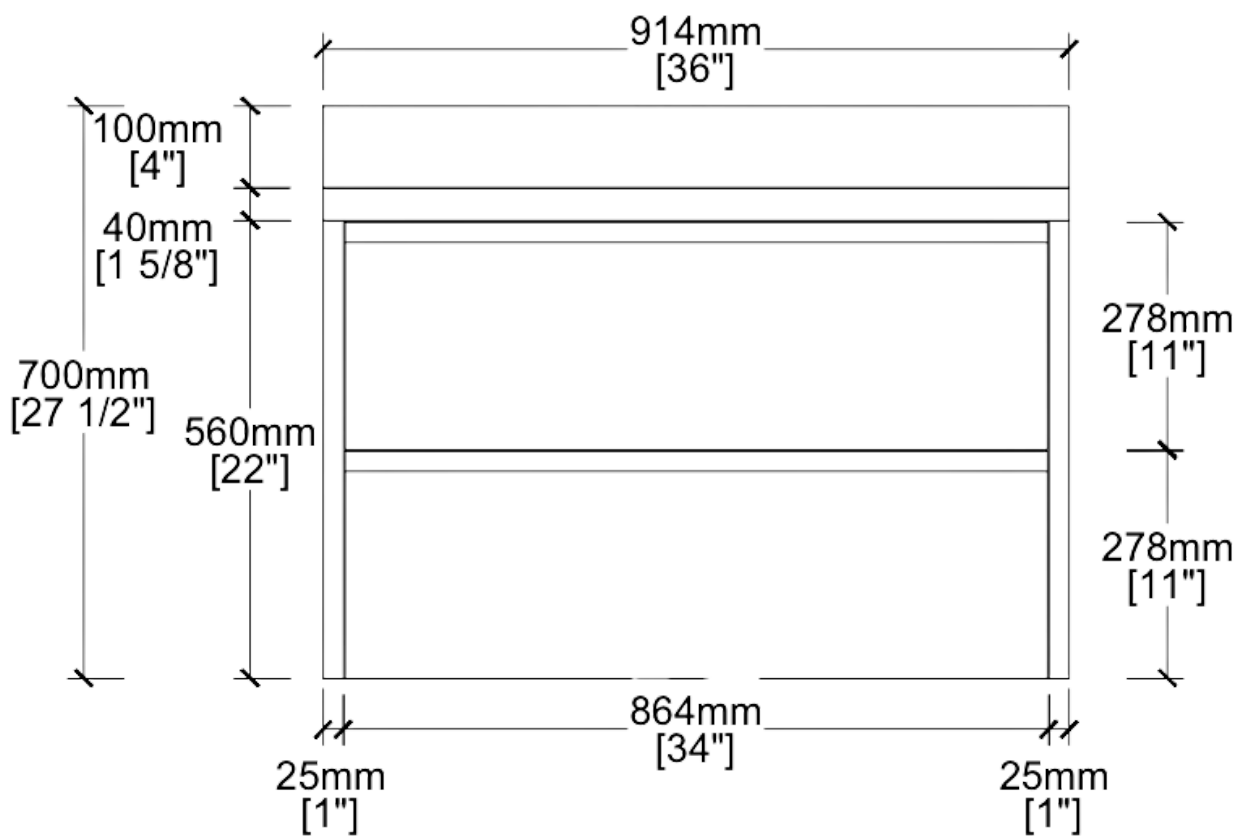

VANITY SPEC SHEET

THE DUNE

36 INCHES

THE DUNE

FRONT VIEW

THE DUNE

SIDE VIEW

THE DUNE

TOP VIEW

THE DUNE

BACK VIEW