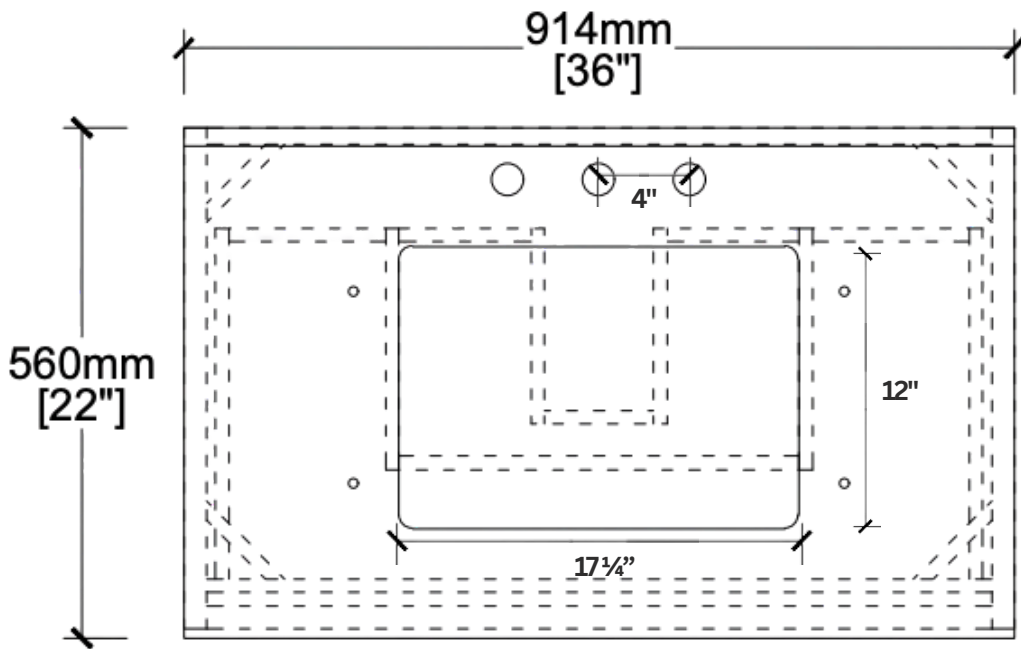

VANITY SPEC SHEET

THE DUNE

36 INCHES

THE DUNE

FRONT VIEW

THE DUNE

SIDE VIEW

THE DUNE

TOP VIEW

THE DUNE

BACK VIEW